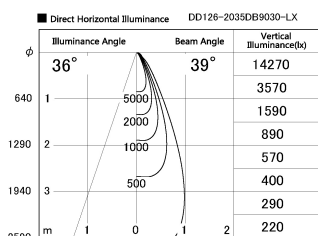

Item no. DD126-2035DB9030-LX

Series Name: Cledy versa L-G Antiglare
(DD126_AG-LX)

Dark Mirror Reflector

Installation	Recessed mount
Type	Cledy versa L-G Antiglare (DD126_AG-LX)
Fixture wattage	18.6W
Beam angle	38deg
Color Temp.	3000K
CRI	Ra>90
Luminous	1511 lm
Body	Die-cast aluminum alloy
Body finish	N/A
Trim finish	Black
Reflector finish	Dark Mirror
IP Rate	IP20
Light source	COB module
Input Voltage	AC220~240V
Dimming Type	Non-Dimmable
Certificate	CE,CCC
Cut Hole	125mm