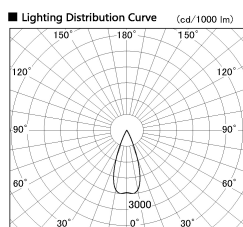

Item no. DD126-2035DB9030-LX

Series Name: Cledy versa L-G Antiglare
(DD126_AG-LX)

Dark Mirror Reflector

Installation	Recessed mount
Type	Cledy versa L-G Antiglare (DD126_AG-LX)
Fixture wattage	18.6W
Beam angle	38deg
Color Temp.	3000K
CRI	Ra>90
Luminous	1511 lm
Body	Die-cast aluminum alloy
Body finish	N/A
Trim finish	Black
Reflector finish	Dark Mirror
IP Rate	IP20
Light source	COB module
Input Voltage	AC220~240V
Dimming Type	Non-Dimmable
Certificate	CE,CCC
Cut Hole	125mm