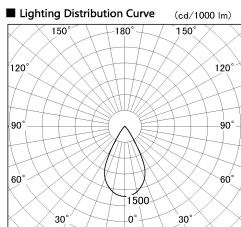

Item no. DD126-2055DB9030-LX

Series Name: Cledy versa L-G Antiglare
(DD126_AG-LX)

Dark Mirror Reflector

■ Direct Horizontal Illuminance DD126-2055DB9030-LX

Illuminance Angle	Beam Angle	Vertical Illuminance (lx)
48°	55°	7350
		1840
		820
		460
		290
		200
		150
		110

Installation	Recessed mount
Type	Cledy versa L-G Antiglare (DD126_AG-LX)
Fixture wattage	18.6W
Beam angle	55deg
Color Temp.	3000K
CRI	Ra>90
Luminous	1386 lm
Body	Die-castaluminumalloy
Body finish	N/A
Trim finish	Black
Reflector finish	Dark Mirror
IP Rate	IP20
Light source	COB module
Input Voltage	AC220~240V
Dimming Type	Non-Dimmable
Certificate	CE,CCC
Cut Hole	125mm