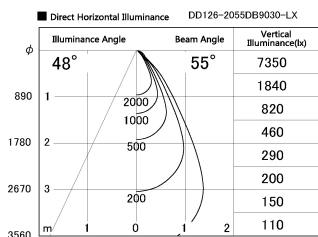

Item no. DD126-2055DB9030-LX

Series Name: Cledy versa L-G Antiglare  
(DD126\_AG-LX)

Dark Mirror Reflector

Installation	Recessed mount
Type	Cledy versa L-G Antiglare (DD126_AG-LX)
Fixture wattage	18.6W
Beam angle	55deg
Color Temp.	3000K
CRI	Ra>90
Luminous	1386 lm
Body	Die-castaluminumalloy
Body finish	N/A
Trim finish	Black
Reflector finish	Dark Mirror
IP Rate	IP20
Light source	COB module
Input Voltage	AC220~240V
Dimming Type	Non-Dimmable
Certificate	CE,CCC
Cut Hole	125mm