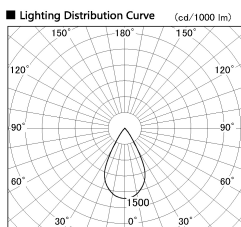

Item no. DD126-2055DB9030-LX

Series Name: Cledy versa L-G Antiglare  
(DD126\_AG-LX)

Dark Mirror Reflector

Installation	Recessed mount
Type	Cledy versa L-G Antiglare (DD126_AG-LX)
Fixture wattage	18.6W
Beam angle	55deg
Color Temp.	3000K
CRI	Ra>90
Luminous	1386 lm
Body	Die-castaluminumalloy
Body finish	N/A
Trim finish	Black
Reflector finish	Dark Mirror
IP Rate	IP20
Light source	COB module
Input Voltage	AC220~240V
Dimming Type	Non-Dimmable
Certificate	CE,CCC
Cut Hole	125mm