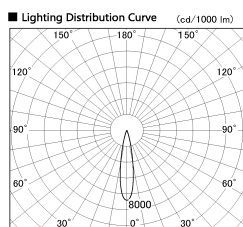

Item no. DD126-1415DB9030-LX

Series Name: Cledy versa L-G Antiglare
(DD126_AG-LX)

Dark Mirror Reflector

■ Direct Horizontal Illuminance DD126-1415DB9030-LX

Illuminance Angle	Beam Angle	Vertical Illuminance (lx)
19°	19°	32180
		8050
		3580
		2010
		1290
		890
		660
		500

Installation	Recessed mount
Type	Cledy versa L-G Antiglare (DD126_AG-LX)
Fixture wattage	14W
Beam angle	19deg
Color Temp.	3000K
CRI	Ra>90
Luminous	1135 lm
Body	Die-castaluminumalloy
Body finish	N/A
Trim finish	Black
Reflector finish	Dark Mirror
IP Rate	IP20
Light source	COB module
Input Voltage	AC220~240V
Dimming Type	Non-Dimmable
Certificate	CE,CCC
Cut Hole	100mm