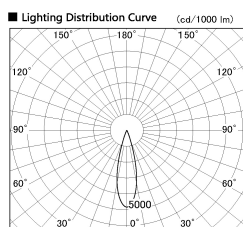

Item no. DD126-1425DB9030-LX

Series Name: Cledy versa L-G Antiglare
(DD126_AG-LX)

Dark Mirror Reflector

■ Direct Horizontal Illuminance DD126-1425DB9030-LX

Illuminance Angle	Beam Angle	Vertical Illuminance (lx)
25°	26°	24670
1		6170
		2740
2		1540
		990
3		690
		500
1770 m		390

Installation	Recessed mount
Type	Cledy versa L-G Antiglare (DD126_AG-LX)
Fixture wattage	14W
Beam angle	26deg
Color Temp.	3000K
CRI	Ra>90
Luminous	1267 lm
Body	Die-cast aluminum alloy
Body finish	N/A
Trim finish	Black
Reflector finish	Dark Mirror
IP Rate	IP20
Light source	COB module
Input Voltage	AC220~240V
Dimming Type	Non-Dimmable
Certificate	CE,CCC
Cut Hole	100mm