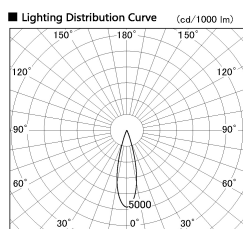

Item no. DD126-1425DB9030-LX

Series Name: Cledy versa L-G Antiglare
(DD126_AG-LX)

Dark Mirror Reflector

■ Direct Horizontal Illuminance DD126-1425DB9030-LX

Illuminance Angle	Beam Angle	Vertical Illuminance (lx)
25°	26°	24670
1		6170
		2740
2		1540
		990
3		690
		500
1770 m		390

Installation	Recessed mount
Type	Cledy versa L-G Antiglare (DD126_AG-LX)
Fixture wattage	14W
Beam angle	26deg
Color Temp.	3000K
CRI	Ra>90
Luminous	1267 lm
Body	Die-cast aluminum alloy
Body finish	N/A
Trim finish	Black
Reflector finish	Dark Mirror
IP Rate	IP20
Light source	COB module
Input Voltage	AC220~240V
Dimming Type	Non-Dimmable
Certificate	CE,CCC
Cut Hole	100mm