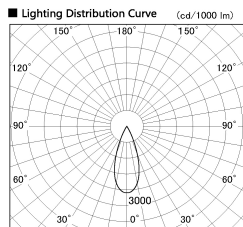

Item no. DD126-1435DB9030-LX

Series Name: Cledy versa L-G Antiglare  
(DD126\_AG-LX)

Dark Mirror Reflector

Installation	Recessed mount
Type	Cledy versa L-G Antiglare (DD126_AG-LX)
Fixture wattage	14W
Beam angle	38deg
Color Temp.	3000K
CRI	Ra>90
Luminous	1210 lm
Body	Die-cast aluminum alloy
Body finish	N/A
Trim finish	Black
Reflector finish	Dark Mirror
IP Rate	IP20
Light source	COB module
Input Voltage	AC220~240V
Dimming Type	Non-Dimmable
Certificate	CE,CCC
Cut Hole	100mm