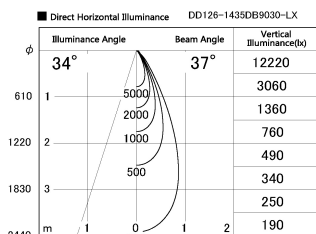

Item no. DD126-1435DB9030-LX

Series Name: Cledy versa L-G Antiglare
(DD126_AG-LX)

Dark Mirror Reflector

Installation	Recessed mount
Type	Cledy versa L-G Antiglare (DD126_AG-LX)
Fixture wattage	14W
Beam angle	38deg
Color Temp.	3000K
CRI	Ra>90
Luminous	1210 lm
Body	Die-cast aluminum alloy
Body finish	N/A
Trim finish	Black
Reflector finish	Dark Mirror
IP Rate	IP20
Light source	COB module
Input Voltage	AC220~240V
Dimming Type	Non-Dimmable
Certificate	CE,CCC
Cut Hole	100mm