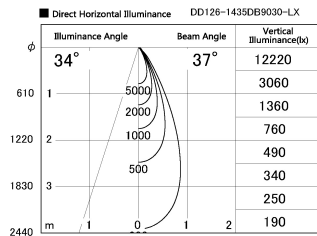

Item no. DD126-1435DB9030-LX

Series Name: Cledy versa L-G Antiglare  
(DD126\_AG-LX)

Dark Mirror Reflector

Installation	Recessed mount
Type	Cledy versa L-G Antiglare (DD126_AG-LX)
Fixture wattage	14W
Beam angle	38deg
Color Temp.	3000K
CRI	Ra>90
Luminous	1210 lm
Body	Die-cast aluminum alloy
Body finish	N/A
Trim finish	Black
Reflector finish	Dark Mirror
IP Rate	IP20
Light source	COB module
Input Voltage	AC220~240V
Dimming Type	Non-Dimmable
Certificate	CE,CCC
Cut Hole	100mm