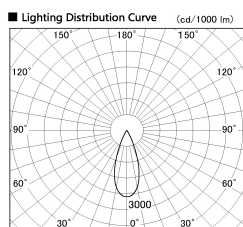

Item no. DD126-1435DB9030-LX

Series Name: Cledy versa L-G Antiglare
(DD126_AG-LX)

Dark Mirror Reflector

Installation	Recessed mount
Type	Cledy versa L-G Antiglare (DD126_AG-LX)
Fixture wattage	14W
Beam angle	38deg
Color Temp.	3000K
CRI	Ra>90
Luminous	1210 lm
Body	Die-castaluminumalloy
Body finish	N/A
Trim finish	Black
Reflector finish	Dark Mirror
IP Rate	IP20
Light source	COB module
Input Voltage	AC220~240V
Dimming Type	Non-Dimmable
Certificate	CE,CCC
Cut Hole	100mm