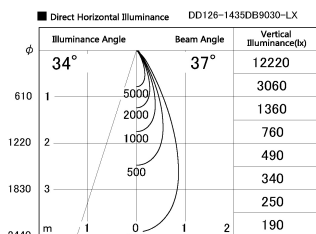

Item no. DD126-1435DB9030-LX

Series Name: Cledy versa L-G Antiglare
(DD126_AG-LX)

Dark Mirror Reflector

Installation	Recessed mount
Type	Cledy versa L-G Antiglare (DD126_AG-LX)
Fixture wattage	14W
Beam angle	38deg
Color Temp.	3000K
CRI	Ra>90
Luminous	1210 lm
Body	Die-castaluminumalloy
Body finish	N/A
Trim finish	Black
Reflector finish	Dark Mirror
IP Rate	IP20
Light source	COB module
Input Voltage	AC220~240V
Dimming Type	Non-Dimmable
Certificate	CE,CCC
Cut Hole	100mm