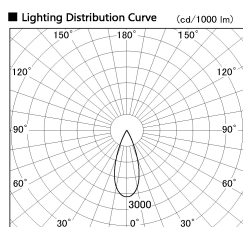

Item no. DD126-1435DB9030-LX

Series Name: Cledy versa L-G Antiglare
(DD126_AG-LX)

Dark Mirror Reflector

Installation	Recessed mount
Type	Cledy versa L-G Antiglare (DD126_AG-LX)
Fixture wattage	14W
Beam angle	38deg
Color Temp.	3000K
CRI	Ra>90
Luminous	1210 lm
Body	Die-cast aluminum alloy
Body finish	N/A
Trim finish	Black
Reflector finish	Dark Mirror
IP Rate	IP20
Light source	COB module
Input Voltage	AC220~240V
Dimming Type	Non-Dimmable
Certificate	CE,CCC
Cut Hole	100mm