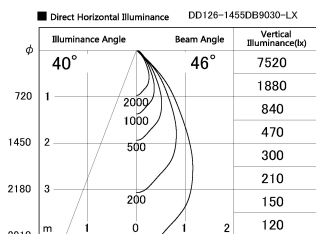

Item no. DD126-1455DB9030-LX

Series Name: Cledy versa L-G Antiglare
(DD126_AG-LX)

Dark Mirror Reflector

Installation	Recessed mount
Type	Cledy versa L-G Antiglare (DD126_AG-LX)
Fixture wattage	14W
Beam angle	48deg
Color Temp.	3000K
CRI	Ra>90
Luminous	1143 lm
Body	Die-castaluminumalloy
Body finish	N/A
Trim finish	Black
Reflector finish	Dark Mirror
IP Rate	IP20
Light source	COB module
Input Voltage	AC220~240V
Dimming Type	Non-Dimmable
Certificate	CE,CCC
Cut Hole	100mm