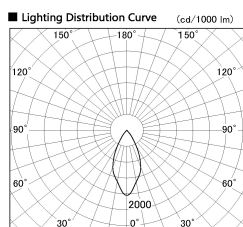

Item no. DD126-1455DB9030-LX

Series Name: Cledy versa L-G Antiglare  
(DD126\_AG-LX)

Dark Mirror Reflector

|                  |  |
|------------------|--|
| Installation     | Recessed mount                             |
| Type             | Cledy versa L-G Antiglare<br>(DD126_AG-LX) |
| Fixture wattage  | 14W  |
| Beam angle       | 48deg                                      |
| Color Temp.      | 3000K                                      |
| CRI              | Ra>90                                      |
| Luminous         | 1143 lm                                    |
| Body             | Die-castaluminumalloy                      |
| Body finish      | N/A  |
| Trim finish      | Black                                      |
| Reflector finish | Dark Mirror                                |
| IP Rate          | IP20                                       |
| Light source     | COB module                                 |
| Input Voltage    | AC220~240V                                 |
| Dimming Type     | Non-Dimmable                               |
| Certificate      | CE,CCC                                     |
| Cut Hole         | 100mm                                      |