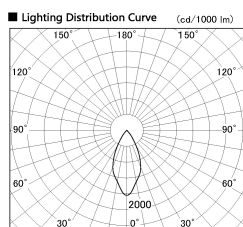

Item no. DD126-1455DB9030-LX

Series Name: Cledy versa L-G Antiglare
(DD126_AG-LX)

Dark Mirror Reflector

Installation	Recessed mount
Type	Cledy versa L-G Antiglare (DD126_AG-LX)
Fixture wattage	14W
Beam angle	48deg
Color Temp.	3000K
CRI	Ra>90
Luminous	1143 lm
Body	Die-castaluminumalloy
Body finish	N/A
Trim finish	Black
Reflector finish	Dark Mirror
IP Rate	IP20
Light source	COB module
Input Voltage	AC220~240V
Dimming Type	Non-Dimmable
Certificate	CE,CCC
Cut Hole	100mm