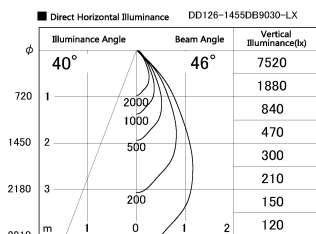

Item no. DD126-1455DB9030-LX

Series Name: Cledy versa L-G Antiglare  
(DD126\_AG-LX)

Dark Mirror Reflector

|                  |  |
|------------------|--|
| Installation     | Recessed mount                             |
| Type             | Cledy versa L-G Antiglare<br>(DD126_AG-LX) |
| Fixture wattage  | 14W  |
| Beam angle       | 48deg                                      |
| Color Temp.      | 3000K                                      |
| CRI              | Ra>90                                      |
| Luminous         | 1143 lm                                    |
| Body             | Die-castaluminumalloy                      |
| Body finish      | N/A  |
| Trim finish      | Black                                      |
| Reflector finish | Dark Mirror                                |
| IP Rate          | IP20                                       |
| Light source     | COB module                                 |
| Input Voltage    | AC220~240V                                 |
| Dimming Type     | Non-Dimmable                               |
| Certificate      | CE,CCC                                     |
| Cut Hole         | 100mm                                      |