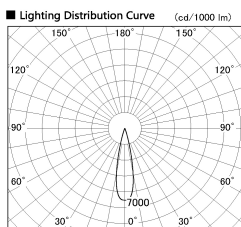

Item no. DD126-0825DB9030-LX

Series Name: Cledy versa L-G Antiglare
(DD126_AG-LX)

Dark Mirror Reflector

■ Direct Horizontal Illuminance DD126-0825DB9030-LX

Beam Angle	Vertical Illuminance (lx)
22°	16530
23°	4130
	1840
	1030
	660
	460
	340
	260

Installation	Recessed mount
Type	Cledy versa L-G Antiglare (DD126_AG-LX)
Fixture wattage	7.4W
Beam angle	22deg
Color Temp.	3000K
CRI	Ra>90
Luminous	649 lm
Body	Die-cast aluminum alloy
Body finish	N/A
Trim finish	Black
Reflector finish	Dark Mirror
IP Rate	IP20
Light source	COB module
Input Voltage	AC220~240V
Dimming Type	Non-Dimmable
Certificate	CE,CCC
Cut Hole	100mm