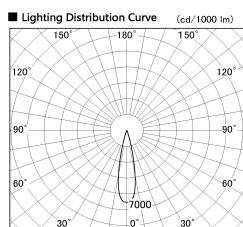

Item no. DD126-0825DB9030-LX

Series Name: Cledy versa L-G Antiglare  
(DD126\_AG-LX)

Dark Mirror Reflector

■ Direct Horizontal Illuminance DD126-0825DB9030-LX

Illuminance Angle	Beam Angle	Vertical Illuminance (lx)
22°	23°	16530
		4130
		1840
		1030
		660
		460
		340
		260

Installation	Recessed mount
Type	Cledy versa L-G Antiglare (DD126_AG-LX)
Fixture wattage	7.4W
Beam angle	22deg
Color Temp.	3000K
CRI	Ra>90
Luminous	649 lm
Body	Die-castaluminumalloy
Body finish	N/A
Trim finish	Black
Reflector finish	Dark Mirror
IP Rate	IP20
Light source	COB module
Input Voltage	AC220~240V
Dimming Type	Non-Dimmable
Certificate	CE,CCC
Cut Hole	100mm