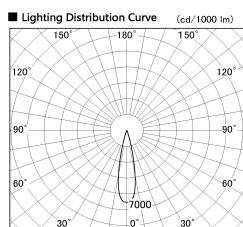

Item no. DD126-0825DB9030-LX

Series Name: Cledy versa L-G Antiglare
(DD126_AG-LX)

Dark Mirror Reflector

■ Direct Horizontal Illuminance DD126-0825DB9030-LX

Illuminance Angle	Beam Angle	Vertical Illuminance (lx)
22°	23°	16530
		4130
		1840
		1030
		660
		460
		340
		260

Installation	Recessed mount
Type	Cledy versa L-G Antiglare (DD126_AG-LX)
Fixture wattage	7.4W
Beam angle	22deg
Color Temp.	3000K
CRI	Ra>90
Luminous	649 lm
Body	Die-castaluminumalloy
Body finish	N/A
Trim finish	Black
Reflector finish	Dark Mirror
IP Rate	IP20
Light source	COB module
Input Voltage	AC220~240V
Dimming Type	Non-Dimmable
Certificate	CE,CCC
Cut Hole	100mm