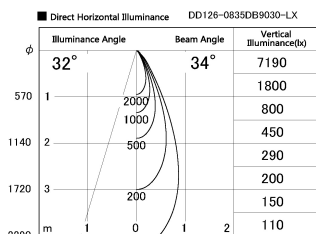

Item no. DD126-0835DB9030-LX

Series Name: Cledy versa L-G Antiglare
(DD126_AG-LX)

Dark Mirror Reflector

| | |
|------------------|--|
| Installation | Recessed mount |
| Type | Cledy versa L-G Antiglare (DD126_AG-LX) |
| Fixture wattage | 7.4W |
| Beam angle | 34deg |
| Color Temp. | 3000K |
| CRI | Ra>90 |
| Luminous | 620 lm |
| Body | Die-cast aluminum alloy |
| Body finish | N/A |
| Trim finish | Black |
| Reflector finish | Dark Mirror |
| IP Rate | IP20 |
| Light source | COB module |
| Input Voltage | AC220~240V |
| Dimming Type | Non-Dimmable |
| Certificate | CE,CCC |
| Cut Hole | 100mm |