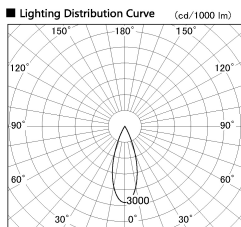

Item no. DD126-0835DB9030-LX

Series Name: Cledy versa L-G Antiglare  
(DD126\_AG-LX)

Dark Mirror Reflector

Installation	Recessed mount
Type	Cledy versa L-G Antiglare (DD126_AG-LX)
Fixture wattage	7.4W
Beam angle	34deg
Color Temp.	3000K
CRI	Ra>90
Luminous	620 lm
Body	Die-castaluminumalloy
Body finish	N/A
Trim finish	Black
Reflector finish	Dark Mirror
IP Rate	IP20
Light source	COB module
Input Voltage	AC220~240V
Dimming Type	Non-Dimmable
Certificate	CE,CCC
Cut Hole	100mm