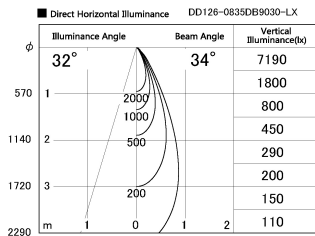

Item no. DD126-0835DB9030-LX

Series Name: Cledy versa L-G Antiglare  
(DD126\_AG-LX)

Dark Mirror Reflector

Installation	Recessed mount
Type	Cledy versa L-G Antiglare (DD126_AG-LX)
Fixture wattage	7.4W
Beam angle	34deg
Color Temp.	3000K
CRI	Ra>90
Luminous	620 lm
Body	Die-castaluminumalloy
Body finish	N/A
Trim finish	Black
Reflector finish	Dark Mirror
IP Rate	IP20
Light source	COB module
Input Voltage	AC220~240V
Dimming Type	Non-Dimmable
Certificate	CE,CCC
Cut Hole	100mm