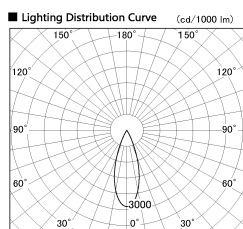

Item no. DD126-0835DB9030-LX

Series Name: Cledy versa L-G Antiglare
(DD126_AG-LX)

Dark Mirror Reflector

| | |
|------------------|--|
| Installation | Recessed mount |
| Type | Cledy versa L-G Antiglare (DD126_AG-LX) |
| Fixture wattage | 7.4W |
| Beam angle | 34deg |
| Color Temp. | 3000K |
| CRI | Ra>90 |
| Luminous | 620 lm |
| Body | Die-cast aluminum alloy |
| Body finish | N/A |
| Trim finish | Black |
| Reflector finish | Dark Mirror |
| IP Rate | IP20 |
| Light source | COB module |
| Input Voltage | AC220~240V |
| Dimming Type | Non-Dimmable |
| Certificate | CE,CCC |
| Cut Hole | 100mm |