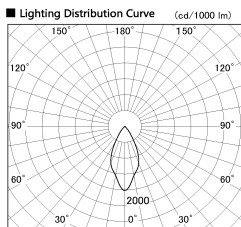

Item no. DD126-0855DB9030-LX

Series Name: Cledy versa L-G Antiglare
(DD126_AG-LX)

Dark Mirror Reflector

Installation	Recessed mount
Type	Cledy versa L-G Antiglare (DD126_AG-LX)
Fixture wattage	7.4W
Beam angle	48deg
Color Temp.	3000K
CRI	Ra>90
Luminous	581 lm
Body	Die-castaluminumalloy
Body finish	N/A
Trim finish	Black
Reflector finish	Dark Mirror
IP Rate	IP20
Light source	COB module
Input Voltage	AC220~240V
Dimming Type	Non-Dimmable
Certificate	CE,CCC
Cut Hole	100mm