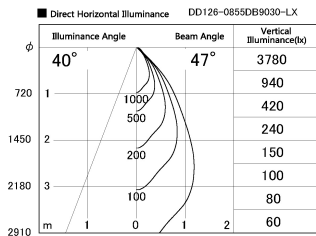

Item no. DD126-0855DB9030-LX

Series Name: Cledy versa L-G Antiglare
(DD126_AG-LX)

Dark Mirror Reflector

Installation	Recessed mount
Type	Cledy versa L-G Antiglare (DD126_AG-LX)
Fixture wattage	7.4W
Beam angle	48deg
Color Temp.	3000K
CRI	Ra>90
Luminous	581 lm
Body	Die-castaluminumalloy
Body finish	N/A
Trim finish	Black
Reflector finish	Dark Mirror
IP Rate	IP20
Light source	COB module
Input Voltage	AC220~240V
Dimming Type	Non-Dimmable
Certificate	CE,CCC
Cut Hole	100mm