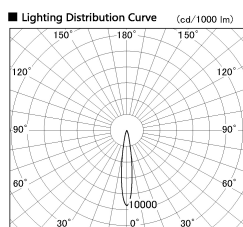

Item no. DD126-4015DB9035-LX

Series Name: Cledy versa L-G Antiglare
(DD126_AG-LX)

Dark Mirror Reflector

■ Direct Horizontal Illuminance DD126-4015DB9035-LX

φ	Illuminance Angle	Beam Angle	Vertical Illuminance (lx)		
240	14°	15°	124270		
1			31070		
490			13810		
2			7770		
730			4970		
3			3450		
980			2540		
m	1	0	1	2	1940

Installation	Recessed mount
Type	Cledy versa L-G Antiglare (DD126_AG-LX)
Fixture wattage	38.5W
Beam angle	15deg
Color Temp.	3500K
CRI	Ra>90
Luminous	3255 lm
Body	Die-castaluminumalloy
Body finish	N/A
Trim finish	Black
Reflector finish	Dark Mirror
IP Rate	IP20
Light source	COB module
Input Voltage	AC220~240V
Dimming Type	Non-Dimmable
Certificate	CE,CCC
Cut Hole	150mm