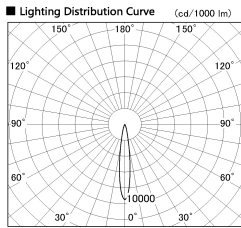

Item no. DD126-4015DB9035-LX

Series Name: Cledy versa L-G Antiglare
(DD126_AG-LX)

Dark Mirror Reflector

■ Direct Horizontal Illuminance DD126-4015DB9035-LX

φ	Illuminance Angle	Beam Angle	Vertical Illuminance (lx)
240	14°	15°	124270
1			31070
			13810
490			7770
2			4970
730			3450
3			2540
980	m	1 0 1 2	1940

Installation	Recessed mount
Type	Cledy versa L-G Antiglare (DD126_AG-LX)
Fixture wattage	38.5W
Beam angle	15deg
Color Temp.	3500K
CRI	Ra>90
Luminous	3255 lm
Body	Die-castaluminumalloy
Body finish	N/A
Trim finish	Black
Reflector finish	Dark Mirror
IP Rate	IP20
Light source	COB module
Input Voltage	AC220~240V
Dimming Type	Non-Dimmable
Certificate	CE,CCC
Cut Hole	150mm