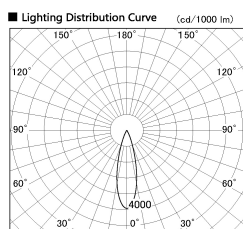

Item no. DD126-4025DB9035-LX

Series Name: Cledy versa L-G Antiglare
(DD126_AG-LX)

Dark Mirror Reflector

■ Direct Horizontal Illuminance DD126-4025DB9035-LX

φ	Illuminance Angle	Beam Angle	Vertical Illuminance (lx)
440	25°	27°	55600
1330			13900
1770			6180
			3480
			2220
			1540
			1130
			870

Installation	Recessed mount
Type	Cledy versa L-G Antiglare (DD126_AG-LX)
Fixture wattage	38.5W
Beam angle	27deg
Color Temp.	3500K
CRI	Ra>90
Luminous	3510 lm
Body	Die-castaluminumalloy
Body finish	N/A
Trim finish	Black
Reflector finish	Dark Mirror
IP Rate	IP20
Light source	COB module
Input Voltage	AC220~240V
Dimming Type	Non-Dimmable
Certificate	CE,CCC
Cut Hole	150mm