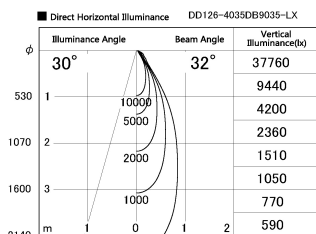

Item no. DD126-4035DB9035-LX

Series Name: Cledy versa L-G Antiglare
(DD126_AG-LX)

Dark Mirror Reflector

Installation	Recessed mount
Type	Cledy versa L-G Antiglare (DD126_AG-LX)
Fixture wattage	38.5W
Beam angle	32deg
Color Temp.	3500K
CRI	Ra>90
Luminous	3463 lm
Body	Die-castaluminumalloy
Body finish	N/A
Trim finish	Black
Reflector finish	Dark Mirror
IP Rate	IP20
Light source	COB module
Input Voltage	AC220~240V
Dimming Type	Non-Dimmable
Certificate	CE,CCC
Cut Hole	150mm