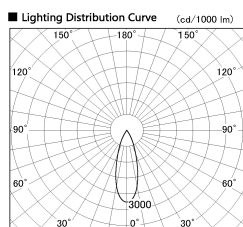

Item no. DD126-4035DB9035-LX

Series Name: Cledy versa L-G Antiglare  
(DD126\_AG-LX)

Dark Mirror Reflector

Installation	Recessed mount
Type	Cledy versa L-G Antiglare (DD126_AG-LX)
Fixture wattage	38.5W
Beam angle	32deg
Color Temp.	3500K
CRI	Ra>90
Luminous	3463 lm
Body	Die-castaluminumalloy
Body finish	N/A
Trim finish	Black
Reflector finish	Dark Mirror
IP Rate	IP20
Light source	COB module
Input Voltage	AC220~240V
Dimming Type	Non-Dimmable
Certificate	CE,CCC
Cut Hole	150mm