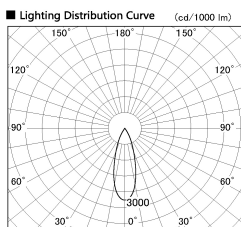

Item no. DD126-4035DB9035-LX

Series Name: Cledy versa L-G Antiglare  
(DD126\_AG-LX)

Dark Mirror Reflector

Installation	Recessed mount
Type	Cledy versa L-G Antiglare (DD126_AG-LX)
Fixture wattage	38.5W
Beam angle	32deg
Color Temp.	3500K
CRI	Ra>90
Luminous	3463 lm
Body	Die-cast aluminum alloy
Body finish	N/A
Trim finish	Black
Reflector finish	Dark Mirror
IP Rate	IP20
Light source	COB module
Input Voltage	AC220~240V
Dimming Type	Non-Dimmable
Certificate	CE,CCC
Cut Hole	150mm