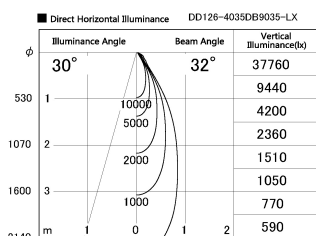

Item no. DD126-4035DB9035-LX

Series Name: Cledy versa L-G Antiglare  
(DD126\_AG-LX)

Dark Mirror Reflector

Installation	Recessed mount
Type	Cledy versa L-G Antiglare (DD126_AG-LX)
Fixture wattage	38.5W
Beam angle	32deg
Color Temp.	3500K
CRI	Ra>90
Luminous	3463 lm
Body	Die-castaluminumalloy
Body finish	N/A
Trim finish	Black
Reflector finish	Dark Mirror
IP Rate	IP20
Light source	COB module
Input Voltage	AC220~240V
Dimming Type	Non-Dimmable
Certificate	CE,CCC
Cut Hole	150mm