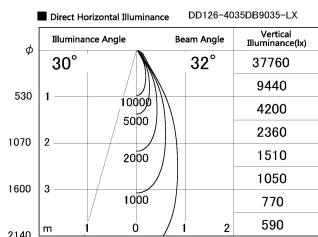

Item no. DD126-4035DB9035-LX

Series Name: Cledy versa L-G Antiglare  
(DD126\_AG-LX)

Dark Mirror Reflector

Installation	Recessed mount
Type	Cledy versa L-G Antiglare (DD126_AG-LX)
Fixture wattage	38.5W
Beam angle	32deg
Color Temp.	3500K
CRI	Ra>90
Luminous	3463 lm
Body	Die-cast aluminum alloy
Body finish	N/A
Trim finish	Black
Reflector finish	Dark Mirror
IP Rate	IP20
Light source	COB module
Input Voltage	AC220~240V
Dimming Type	Non-Dimmable
Certificate	CE,CCC
Cut Hole	150mm