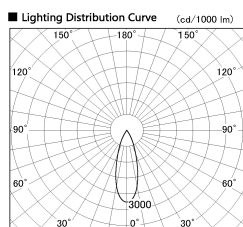

Item no. DD126-4035DB9035-LX

Series Name: Cledy versa L-G Antiglare
(DD126_AG-LX)

Dark Mirror Reflector

Installation	Recessed mount
Type	Cledy versa L-G Antiglare (DD126_AG-LX)
Fixture wattage	38.5W
Beam angle	32deg
Color Temp.	3500K
CRI	Ra>90
Luminous	3463 lm
Body	Die-castaluminumalloy
Body finish	N/A
Trim finish	Black
Reflector finish	Dark Mirror
IP Rate	IP20
Light source	COB module
Input Voltage	AC220~240V
Dimming Type	Non-Dimmable
Certificate	CE,CCC
Cut Hole	150mm