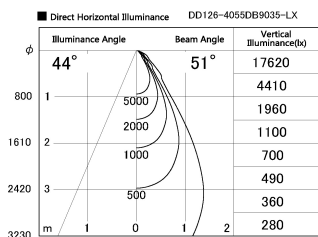

Item no. DD126-4055DB9035-LX

Series Name: Cledy versa L-G Antiglare  
(DD126\_AG-LX)

Dark Mirror Reflector

Installation	Recessed mount
Type	Cledy versa L-G Antiglare (DD126_AG-LX)
Fixture wattage	38.5W
Beam angle	51deg
Color Temp.	3500K
CRI	Ra>90
Luminous	3000 lm
Body	Die-cast aluminum alloy
Body finish	N/A
Trim finish	Black
Reflector finish	Dark Mirror
IP Rate	IP20
Light source	COB module
Input Voltage	AC220~240V
Dimming Type	Non-Dimmable
Certificate	CE,CCC
Cut Hole	150mm