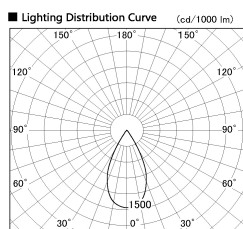

Item no. DD126-4055DB9035-LX

Series Name: Cledy versa L-G Antiglare  
(DD126\_AG-LX)

Dark Mirror Reflector

Installation	Recessed mount
Type	Cledy versa L-G Antiglare (DD126_AG-LX)
Fixture wattage	38.5W
Beam angle	51deg
Color Temp.	3500K
CRI	Ra>90
Luminous	3000 lm
Body	Die-cast aluminum alloy
Body finish	N/A
Trim finish	Black
Reflector finish	Dark Mirror
IP Rate	IP20
Light source	COB module
Input Voltage	AC220~240V
Dimming Type	Non-Dimmable
Certificate	CE,CCC
Cut Hole	150mm