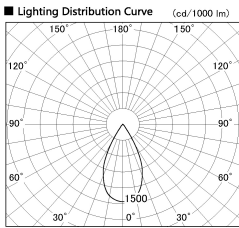

Item no. DD126-4055DB9035-LX

Series Name: Cledy versa L-G Antiglare
(DD126_AG-LX)

Dark Mirror Reflector

■ Direct Horizontal Illuminance DD126-4055DB9035-LX

φ	Illuminance Angle	Beam Angle	Vertical Illuminance (lx)
	44°	51°	17620
800			4410
1610			1960
2420			1100
3230			700
			490
			360
			280

Installation	Recessed mount
Type	Cledy versa L-G Antiglare (DD126_AG-LX)
Fixture wattage	38.5W
Beam angle	51deg
Color Temp.	3500K
CRI	Ra>90
Luminous	3000 lm
Body	Die-cast aluminum alloy
Body finish	N/A
Trim finish	Black
Reflector finish	Dark Mirror
IP Rate	IP20
Light source	COB module
Input Voltage	AC220~240V
Dimming Type	Non-Dimmable
Certificate	CE,CCC
Cut Hole	150mm