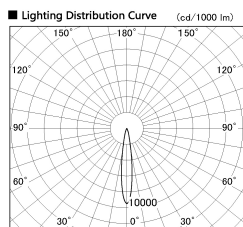

Item no. DD126-3715DB9035-LX

Series Name: Cledy versa L-G Antiglare  
(DD126\_AG-LX)

Dark Mirror Reflector

■ Direct Horizontal Illuminance DD126-3715DB9035-LX

φ	Illuminance Angle	Beam Angle	Vertical Illuminance (lx)
14°		15°	118730
240	50000		29680
490	20000		13190
730	10000		7420
980	5000		4750
			3300
			2420
			1860

Installation	Recessed mount
Type	Cledy versa L-G Antiglare (DD126_AG-LX)
Fixture wattage	35.5W
Beam angle	15deg
Color Temp.	3500K
CRI	Ra>90
Luminous	3110 lm
Body	Die-cast aluminum alloy
Body finish	N/A
Trim finish	Black
Reflector finish	Dark Mirror
IP Rate	IP20
Light source	COB module
Input Voltage	AC220~240V
Dimming Type	Non-Dimmable
Certificate	CE,CCC
Cut Hole	150mm