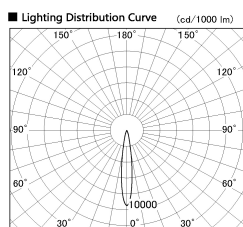

Item no. DD126-3715DB9035-LX

Series Name: Cledy versa L-G Antiglare  
(DD126\_AG-LX)

Dark Mirror Reflector

■ Direct Horizontal Illuminance DD126-3715DB9035-LX

φ	Illuminance Angle	Beam Angle	Vertical Illuminance (lx)
240	14°	15°	118730
1	50000		29680
	20000		13190
490	2		7420
	10000		4750
730	3		3300
	5000		2420
980	m	1 2	1860

Installation	Recessed mount
Type	Cledy versa L-G Antiglare (DD126_AG-LX)
Fixture wattage	35.5W
Beam angle	15deg
Color Temp.	3500K
CRI	Ra>90
Luminous	3110 lm
Body	Die-castaluminumalloy
Body finish	N/A
Trim finish	Black
Reflector finish	Dark Mirror
IP Rate	IP20
Light source	COB module
Input Voltage	AC220~240V
Dimming Type	Non-Dimmable
Certificate	CE,CCC
Cut Hole	150mm