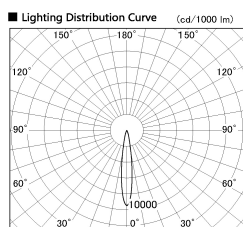

Item no. DD126-3715DB9035-LX

Series Name: Cledy versa L-G Antiglare
(DD126_AG-LX)

Dark Mirror Reflector

■ Direct Horizontal Illuminance DD126-3715DB9035-LX

φ	Illuminance Angle	Beam Angle	Vertical Illuminance (lx)
14°		15°	118730
240	50000		29680
490	20000		13190
730	10000		7420
980	5000		4750
			3300
			2420
			1860

Installation	Recessed mount
Type	Cledy versa L-G Antiglare (DD126_AG-LX)
Fixture wattage	35.5W
Beam angle	15deg
Color Temp.	3500K
CRI	Ra>90
Luminous	3110 lm
Body	Die-cast aluminum alloy
Body finish	N/A
Trim finish	Black
Reflector finish	Dark Mirror
IP Rate	IP20
Light source	COB module
Input Voltage	AC220~240V
Dimming Type	Non-Dimmable
Certificate	CE,CCC
Cut Hole	150mm