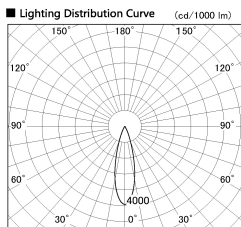

Item no. DD126-3725DB9035-LX

Series Name: Cledy versa L-G Antiglare
(DD126_AG-LX)

Dark Mirror Reflector

■ Direct Horizontal Illuminance DD126-3725DB9035-LX

φ	Illuminance Angle	Beam Angle	Vertical Illuminance (lx)
440	25°	27°	52890
1330			13220
1770			5880
			3310
			2120
			1470
			1080
			830

Installation	Recessed mount
Type	Cledy versa L-G Antiglare (DD126_AG-LX)
Fixture wattage	35.5W
Beam angle	27deg
Color Temp.	3500K
CRI	Ra>90
Luminous	3339 lm
Body	Die-cast aluminum alloy
Body finish	N/A
Trim finish	Black
Reflector finish	Dark Mirror
IP Rate	IP20
Light source	COB module
Input Voltage	AC220~240V
Dimming Type	Non-Dimmable
Certificate	CE,CCC
Cut Hole	150mm