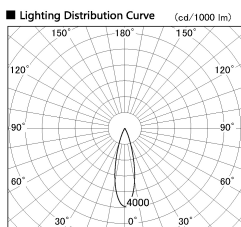

Item no. DD126-3725DB9035-LX

Series Name: Cledy versa L-G Antiglare
(DD126_AG-LX)

Dark Mirror Reflector

■ Direct Horizontal Illuminance DD126-3725DB9035-LX

φ	Illuminance Angle	Beam Angle	Vertical Illuminance (lx)
440	25°	27°	52890
1330			13220
1770			5880
			3310
			2120
			1470
			1080
			830

Installation	Recessed mount
Type	Cledy versa L-G Antiglare (DD126_AG-LX)
Fixture wattage	35.5W
Beam angle	27deg
Color Temp.	3500K
CRI	Ra>90
Luminous	3339 lm
Body	Die-castaluminumalloy
Body finish	N/A
Trim finish	Black
Reflector finish	Dark Mirror
IP Rate	IP20
Light source	COB module
Input Voltage	AC220~240V
Dimming Type	Non-Dimmable
Certificate	CE,CCC
Cut Hole	150mm