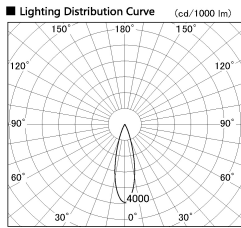

Item no. DD126-3725DB9035-LX

Series Name: Cledy versa L-G Antiglare
(DD126_AG-LX)

Dark Mirror Reflector

■ Direct Horizontal Illuminance DD126-3725DB9035-LX

φ	Illuminance Angle	Beam Angle	Vertical Illuminance (lx)
440	25°	27°	52890
880			13220
1330			5880
1770			3310
			2120
			1470
			1080
			830

Installation	Recessed mount
Type	Cledy versa L-G Antiglare (DD126_AG-LX)
Fixture wattage	35.5W
Beam angle	27deg
Color Temp.	3500K
CRI	Ra>90
Luminous	3339 lm
Body	Die-castaluminumalloy
Body finish	N/A
Trim finish	Black
Reflector finish	Dark Mirror
IP Rate	IP20
Light source	COB module
Input Voltage	AC220~240V
Dimming Type	Non-Dimmable
Certificate	CE,CCC
Cut Hole	150mm