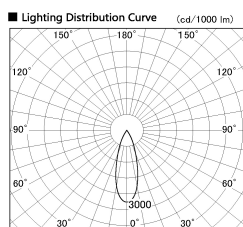

Item no. DD126-3735DB9035-LX

Series Name: Cledy versa L-G Antiglare
(DD126_AG-LX)

Dark Mirror Reflector

■ Direct Horizontal Illuminance DD126-3735DB9035-LX

φ	Illuminance Angle	Beam Angle	Vertical Illuminance (lx)
30°		32°	35930
530	10000		8980
1070	5000		3990
1600	2000		2250
2140	1000		1440
	500		1000
	250		730
	125		560

Installation	Recessed mount
Type	Cledy versa L-G Antiglare (DD126_AG-LX)
Fixture wattage	35.5W
Beam angle	32deg
Color Temp.	3500K
CRI	Ra>90
Luminous	3295 lm
Body	Die-cast aluminum alloy
Body finish	N/A
Trim finish	Black
Reflector finish	Dark Mirror
IP Rate	IP20
Light source	COB module
Input Voltage	AC220~240V
Dimming Type	Non-Dimmable
Certificate	CE,CCC
Cut Hole	150mm