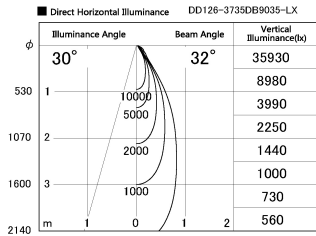

Item no. DD126-3735DB9035-LX

Series Name: Cledy versa L-G Antiglare
(DD126_AG-LX)

Dark Mirror Reflector

Installation	Recessed mount
Type	Cledy versa L-G Antiglare (DD126_AG-LX)
Fixture wattage	35.5W
Beam angle	32deg
Color Temp.	3500K
CRI	Ra>90
Luminous	3295 lm
Body	Die-castaluminumalloy
Body finish	N/A
Trim finish	Black
Reflector finish	Dark Mirror
IP Rate	IP20
Light source	COB module
Input Voltage	AC220~240V
Dimming Type	Non-Dimmable
Certificate	CE,CCC
Cut Hole	150mm