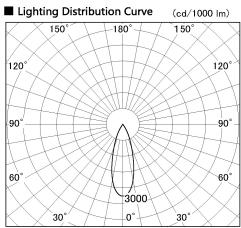

Item no. DD126-3735DB9035-LX

Series Name: Cledy versa L-G Antiglare
(DD126_AG-LX)

Dark Mirror Reflector

Installation	Recessed mount
Type	Cledy versa L-G Antiglare (DD126_AG-LX)
Fixture wattage	35.5W
Beam angle	32deg
Color Temp.	3500K
CRI	Ra>90
Luminous	3295 lm
Body	Die-castaluminumalloy
Body finish	N/A
Trim finish	Black
Reflector finish	Dark Mirror
IP Rate	IP20
Light source	COB module
Input Voltage	AC220~240V
Dimming Type	Non-Dimmable
Certificate	CE,CCC
Cut Hole	150mm