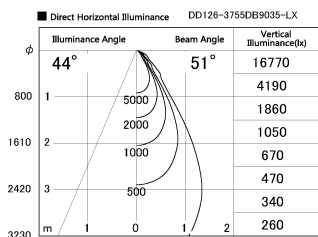

Item no. DD126-3755DB9035-LX

Series Name: Cledy versa L-G Antiglare
(DD126_AG-LX)

Dark Mirror Reflector

Installation	Recessed mount
Type	Cledy versa L-G Antiglare (DD126_AG-LX)
Fixture wattage	35.5W
Beam angle	51deg
Color Temp.	3500K
CRI	Ra>90
Luminous	2855 lm
Body	Die-castaluminumalloy
Body finish	N/A
Trim finish	Black
Reflector finish	Dark Mirror
IP Rate	IP20
Light source	COB module
Input Voltage	AC220~240V
Dimming Type	Non-Dimmable
Certificate	CE,CCC
Cut Hole	150mm