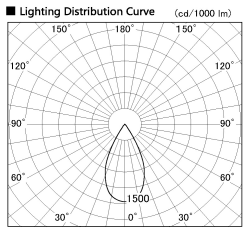

Item no. DD126-3755DB9035-LX

Series Name: Cledy versa L-G Antiglare
(DD126_AG-LX)

Dark Mirror Reflector

■ Direct Horizontal Illuminance DD126-3755DB9035-LX

φ	Illuminance Angle	Beam Angle	Vertical Illuminance (lx)
800	44°	51°	16770
1			4190
1610			1860
2			1050
2420			670
3			470
3230			340
m			260

Installation	Recessed mount
Type	Cledy versa L-G Antiglare (DD126_AG-LX)
Fixture wattage	35.5W
Beam angle	51deg
Color Temp.	3500K
CRI	Ra>90
Luminous	2855 lm
Body	Die-castaluminumalloy
Body finish	N/A
Trim finish	Black
Reflector finish	Dark Mirror
IP Rate	IP20
Light source	COB module
Input Voltage	AC220~240V
Dimming Type	Non-Dimmable
Certificate	CE,CCC
Cut Hole	150mm