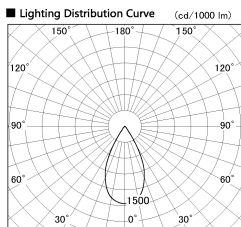

Item no. DD126-3755DB9035-LX

Series Name: Cledy versa L-G Antiglare  
(DD126\_AG-LX)

Dark Mirror Reflector

■ Direct Horizontal Illuminance DD126-3755DB9035-LX

φ	Illuminance Angle	Beam Angle	Vertical Illuminance (lx)
800	44°	51°	16770
1610			4190
2420			1860
3230			1050
			670
			470
			340
			260

Installation	Recessed mount
Type	Cledy versa L-G Antiglare (DD126_AG-LX)
Fixture wattage	35.5W
Beam angle	51deg
Color Temp.	3500K
CRI	Ra>90
Luminous	2855 lm
Body	Die-cast aluminum alloy
Body finish	N/A
Trim finish	Black
Reflector finish	Dark Mirror
IP Rate	IP20
Light source	COB module
Input Voltage	AC220~240V
Dimming Type	Non-Dimmable
Certificate	CE,CCC
Cut Hole	150mm