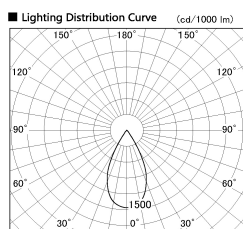

Item no. DD126-3755DB9035-LX

Series Name: Cledy versa L-G Antiglare
(DD126_AG-LX)

Dark Mirror Reflector

Installation	Recessed mount
Type	Cledy versa L-G Antiglare (DD126_AG-LX)
Fixture wattage	35.5W
Beam angle	51deg
Color Temp.	3500K
CRI	Ra>90
Luminous	2855 lm
Body	Die-castaluminumalloy
Body finish	N/A
Trim finish	Black
Reflector finish	Dark Mirror
IP Rate	IP20
Light source	COB module
Input Voltage	AC220~240V
Dimming Type	Non-Dimmable
Certificate	CE,CCC
Cut Hole	150mm