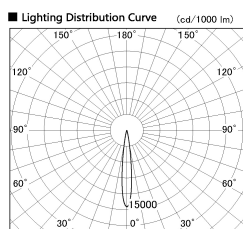

Item no. DD126-2515DB9035-LX

Series Name: Cledy versa L-G Antiglare
(DD126_AG-LX)

Dark Mirror Reflector

■ Direct Horizontal Illuminance DD126-2515DB9035-LX

φ	Illuminance Angle	Beam Angle	Vertical Illuminance (lx)
210	12°	13°	105690
1	5000		26420
	20000		11740
420	2		6610
	10000		4230
630	3		2940
	5000		2160
840	m	1 2 0 1 2	1650

Installation	Recessed mount
Type	Cledy versa L-G Antiglare (DD126_AG-LX)
Fixture wattage	24W
Beam angle	14deg
Color Temp.	3500K
CRI	Ra>90
Luminous	1815 lm
Body	Die-castaluminumalloy
Body finish	N/A
Trim finish	Black
Reflector finish	Dark Mirror
IP Rate	IP20
Light source	COB module
Input Voltage	AC220~240V
Dimming Type	Non-Dimmable
Certificate	CE,CCC
Cut Hole	125mm