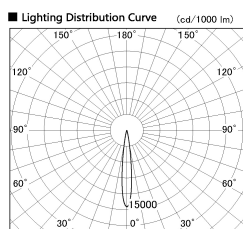

Item no. DD126-2515DB9035-LX

Series Name: Cledy versa L-G Antiglare
(DD126_AG-LX)

Dark Mirror Reflector

■ Direct Horizontal Illuminance DD126-2515DB9035-LX

| φ | Illuminance Angle | Beam Angle | Vertical Illuminance (lx) |
|-----|-------------------|------------|---------------------------|
| | 12° | 13° | 105690 |
| 210 | 50000 | | 26420 |
| | 20000 | | 11740 |
| 420 | 10000 | | 6610 |
| | 5000 | | 4230 |
| 630 | | | 2940 |
| | | | 2160 |
| 840 | | | 1650 |

| | |
|------------------|--|
| Installation | Recessed mount |
| Type | Cledy versa L-G Antiglare (DD126_AG-LX) |
| Fixture wattage | 24W |
| Beam angle | 14deg |
| Color Temp. | 3500K |
| CRI | Ra>90 |
| Luminous | 1815 lm |
| Body | Die-castaluminumalloy |
| Body finish | N/A |
| Trim finish | Black |
| Reflector finish | Dark Mirror |
| IP Rate | IP20 |
| Light source | COB module |
| Input Voltage | AC220~240V |
| Dimming Type | Non-Dimmable |
| Certificate | CE,CCC |
| Cut Hole | 125mm |