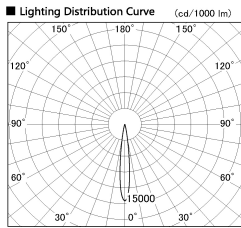

Item no. DD126-2515DB9035-LX

Series Name: Cledy versa L-G Antiglare
(DD126_AG-LX)

Dark Mirror Reflector

■ Direct Horizontal Illuminance DD126-2515DB9035-LX

φ	Illuminance Angle	Beam Angle	Vertical Illuminance (lx)
210	12°	13°	105690
1	5000		26420
	20000		11740
420	2		6610
	10000		4230
630	3		2940
	5000		2160
840	m	1 200 1 2	1650

Installation	Recessed mount
Type	Cledy versa L-G Antiglare (DD126_AG-LX)
Fixture wattage	24W
Beam angle	14deg
Color Temp.	3500K
CRI	Ra>90
Luminous	1815 lm
Body	Die-castaluminumalloy
Body finish	N/A
Trim finish	Black
Reflector finish	Dark Mirror
IP Rate	IP20
Light source	COB module
Input Voltage	AC220~240V
Dimming Type	Non-Dimmable
Certificate	CE,CCC
Cut Hole	125mm