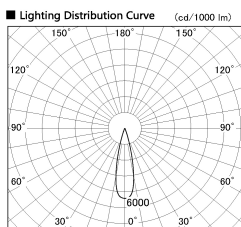

Item no. DD126-2525DB9035-LX

Series Name: Cledy versa L-G Antiglare  
(DD126\_AG-LX)

Dark Mirror Reflector

■ Direct Horizontal Illuminance DD126-2525DB9035-LX

φ	Illuminance Angle	Beam Angle	Vertical Illuminance (lx)
420	24°	25°	42130
850			10530
1270			4680
1700			2630
			1690
			1170
			860
			660

Installation	Recessed mount
Type	Cledy versa L-G Antiglare (DD126_AG-LX)
Fixture wattage	24W
Beam angle	25deg
Color Temp.	3500K
CRI	Ra>90
Luminous	1980 lm
Body	Die-castaluminumalloy
Body finish	N/A
Trim finish	Black
Reflector finish	Dark Mirror
IP Rate	IP20
Light source	COB module
Input Voltage	AC220~240V
Dimming Type	Non-Dimmable
Certificate	CE,CCC
Cut Hole	125mm