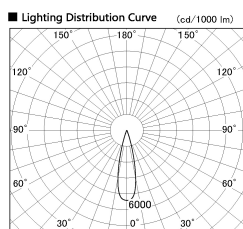

Item no. DD126-2525DB9035-LX

Series Name: Cledy versa L-G Antiglare  
(DD126\_AG-LX)

Dark Mirror Reflector

■ Direct Horizontal Illuminance DD126-2525DB9035-LX

φ	Illuminance Angle	Beam Angle	Vertical Illuminance (lx)
420	24°	25°	42130
850	2		10530
1270	2		4680
1700	2		2630
	3		1690
	3		1170
	3		860
	3		660

Installation	Recessed mount
Type	Cledy versa L-G Antiglare (DD126_AG-LX)
Fixture wattage	24W
Beam angle	25deg
Color Temp.	3500K
CRI	Ra>90
Luminous	1980 lm
Body	Die-castaluminumalloy
Body finish	N/A
Trim finish	Black
Reflector finish	Dark Mirror
IP Rate	IP20
Light source	COB module
Input Voltage	AC220~240V
Dimming Type	Non-Dimmable
Certificate	CE,CCC
Cut Hole	125mm