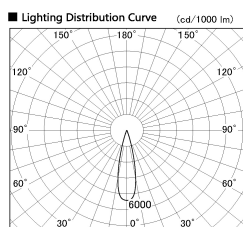

Item no. DD126-2525DB9035-LX

Series Name: Cledy versa L-G Antiglare
(DD126_AG-LX)

Dark Mirror Reflector

■ Direct Horizontal Illuminance DD126-2525DB9035-LX

φ	Illuminance Angle	Beam Angle	Vertical Illuminance (lx)
420	24°	25°	42130
850			10530
1270			4680
1700			2630
			1690
			1170
			860
			660

Installation	Recessed mount
Type	Cledy versa L-G Antiglare (DD126_AG-LX)
Fixture wattage	24W
Beam angle	25deg
Color Temp.	3500K
CRI	Ra>90
Luminous	1980 lm
Body	Die-castaluminumalloy
Body finish	N/A
Trim finish	Black
Reflector finish	Dark Mirror
IP Rate	IP20
Light source	COB module
Input Voltage	AC220~240V
Dimming Type	Non-Dimmable
Certificate	CE,CCC
Cut Hole	125mm