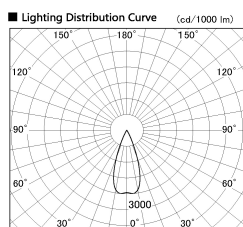

Item no. DD126-2535DB9035-LX

Series Name: Cledy versa L-G Antiglare
(DD126_AG-LX)

Dark Mirror Reflector

Installation	Recessed mount
Type	Cledy versa L-G Antiglare (DD126_AG-LX)
Fixture wattage	24W
Beam angle	38deg
Color Temp.	3500K
CRI	Ra>90
Luminous	2024 lm
Body	Die-castaluminumalloy
Body finish	N/A
Trim finish	Black
Reflector finish	Dark Mirror
IP Rate	IP20
Light source	COB module
Input Voltage	AC220~240V
Dimming Type	Non-Dimmable
Certificate	CE,CCC
Cut Hole	125mm