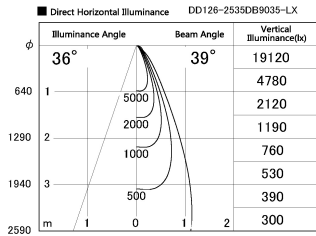

Item no. DD126-2535DB9035-LX

Series Name: Cledy versa L-G Antiglare
(DD126_AG-LX)

Dark Mirror Reflector

Installation	Recessed mount
Type	Cledy versa L-G Antiglare (DD126_AG-LX)
Fixture wattage	24W
Beam angle	38deg
Color Temp.	3500K
CRI	Ra>90
Luminous	2024 lm
Body	Die-castaluminumalloy
Body finish	N/A
Trim finish	Black
Reflector finish	Dark Mirror
IP Rate	IP20
Light source	COB module
Input Voltage	AC220~240V
Dimming Type	Non-Dimmable
Certificate	CE,CCC
Cut Hole	125mm