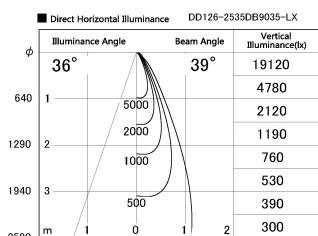

Item no. DD126-2535DB9035-LX

Series Name: Cledy versa L-G Antiglare
(DD126_AG-LX)

Dark Mirror Reflector

Installation	Recessed mount
Type	Cledy versa L-G Antiglare (DD126_AG-LX)
Fixture wattage	24W
Beam angle	38deg
Color Temp.	3500K
CRI	Ra>90
Luminous	2024 lm
Body	Die-castaluminumalloy
Body finish	N/A
Trim finish	Black
Reflector finish	Dark Mirror
IP Rate	IP20
Light source	COB module
Input Voltage	AC220~240V
Dimming Type	Non-Dimmable
Certificate	CE,CCC
Cut Hole	125mm