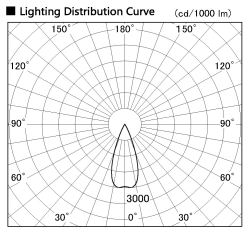

Item no. DD126-2535DB9035-LX

Series Name: Cledy versa L-G Antiglare
(DD126_AG-LX)

Dark Mirror Reflector

Installation	Recessed mount
Type	Cledy versa L-G Antiglare (DD126_AG-LX)
Fixture wattage	24W
Beam angle	38deg
Color Temp.	3500K
CRI	Ra>90
Luminous	2024 lm
Body	Die-castaluminumalloy
Body finish	N/A
Trim finish	Black
Reflector finish	Dark Mirror
IP Rate	IP20
Light source	COB module
Input Voltage	AC220~240V
Dimming Type	Non-Dimmable
Certificate	CE,CCC
Cut Hole	125mm