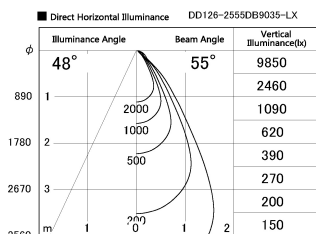

Item no. DD126-2555DB9035-LX

Series Name: Cledy versa L-G Antiglare
(DD126_AG-LX)

Dark Mirror Reflector

Installation	Recessed mount
Type	Cledy versa L-G Antiglare (DD126_AG-LX)
Fixture wattage	24W
Beam angle	55deg
Color Temp.	3500K
CRI	Ra>90
Luminous	1856 lm
Body	Die-cast aluminum alloy
Body finish	N/A
Trim finish	Black
Reflector finish	Dark Mirror
IP Rate	IP20
Light source	COB module
Input Voltage	AC220~240V
Dimming Type	Non-Dimmable
Certificate	CE,CCC
Cut Hole	125mm