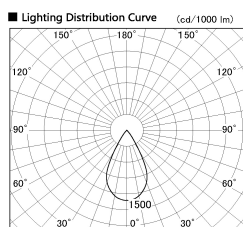

Item no. DD126-2555DB9035-LX

Series Name: Cledy versa L-G Antiglare
(DD126_AG-LX)

Dark Mirror Reflector

Installation	Recessed mount
Type	Cledy versa L-G Antiglare (DD126_AG-LX)
Fixture wattage	24W
Beam angle	55deg
Color Temp.	3500K
CRI	Ra>90
Luminous	1856 lm
Body	Die-cast aluminum alloy
Body finish	N/A
Trim finish	Black
Reflector finish	Dark Mirror
IP Rate	IP20
Light source	COB module
Input Voltage	AC220~240V
Dimming Type	Non-Dimmable
Certificate	CE,CCC
Cut Hole	125mm