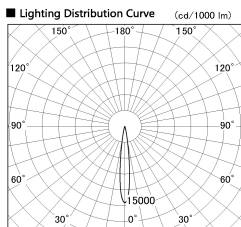

Item no. DD126-2015DB9035-LX

Series Name: Cledy versa L-G Antiglare
(DD126_AG-LX)

Dark Mirror Reflector

■ Direct Horizontal Illuminance DD126-2015DB9035-LX

φ	Illuminance Angle	Beam Angle	Vertical Illuminance (lx)		
210	12°	13°	82040		
1			20510		
420			9120		
2			5130		
630			3280		
3			2280		
840			1670		
m	1	0	1	2	1280

Installation	Recessed mount
Type	Cledy versa L-G Antiglare (DD126_AG-LX)
Fixture wattage	18.6W
Beam angle	14deg
Color Temp.	3500K
CRI	Ra>90
Luminous	1409 lm
Body	Die-castaluminumalloy
Body finish	N/A
Trim finish	Black
Reflector finish	Dark Mirror
IP Rate	IP20
Light source	COB module
Input Voltage	AC220~240V
Dimming Type	Non-Dimmable
Certificate	CE,CCC
Cut Hole	125mm