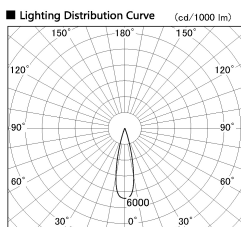

Item no. DD126-2025DB9035-LX

Series Name: Cledy versa L-G Antiglare
(DD126_AG-LX)

Dark Mirror Reflector

■ Direct Horizontal Illuminance DD126-2025DB9035-LX

φ	Illuminance Angle	Beam Angle	Vertical Illuminance (lx)
420	24°	25°	32730
850			8180
1270			3640
1700			2050
			1310
			910
			670
			510

Installation	Recessed mount
Type	Cledy versa L-G Antiglare (DD126_AG-LX)
Fixture wattage	18.6W
Beam angle	25deg
Color Temp.	3500K
CRI	Ra>90
Luminous	1538 lm
Body	Die-castaluminumalloy
Body finish	N/A
Trim finish	Black
Reflector finish	Dark Mirror
IP Rate	IP20
Light source	COB module
Input Voltage	AC220~240V
Dimming Type	Non-Dimmable
Certificate	CE,CCC
Cut Hole	125mm