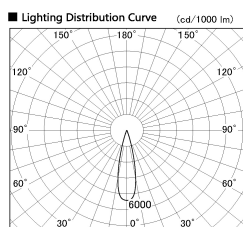

Item no. DD126-2025DB9035-LX

Series Name: Cledy versa L-G Antiglare
(DD126_AG-LX)

Dark Mirror Reflector

■ Direct Horizontal Illuminance DD126-2025DB9035-LX

φ	Illuminance Angle	Beam Angle	Vertical Illuminance (lx)
420	24°	25°	32730
850			8180
1270			3640
1700			2050
			1310
			910
			670
			510

Installation	Recessed mount
Type	Cledy versa L-G Antiglare (DD126_AG-LX)
Fixture wattage	18.6W
Beam angle	25deg
Color Temp.	3500K
CRI	Ra>90
Luminous	1538 lm
Body	Die-castaluminumalloy
Body finish	N/A
Trim finish	Black
Reflector finish	Dark Mirror
IP Rate	IP20
Light source	COB module
Input Voltage	AC220~240V
Dimming Type	Non-Dimmable
Certificate	CE,CCC
Cut Hole	125mm