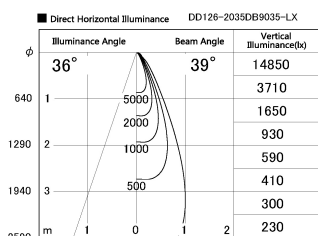

Item no. DD126-2035DB9035-LX

Series Name: Cledy versa L-G Antiglare
(DD126_AG-LX)

Dark Mirror Reflector

Installation	Recessed mount
Type	Cledy versa L-G Antiglare (DD126_AG-LX)
Fixture wattage	18.6W
Beam angle	38deg
Color Temp.	3500K
CRI	Ra>90
Luminous	1572 lm
Body	Die-cast aluminum alloy
Body finish	N/A
Trim finish	Black
Reflector finish	Dark Mirror
IP Rate	IP20
Light source	COB module
Input Voltage	AC220~240V
Dimming Type	Non-Dimmable
Certificate	CE,CCC
Cut Hole	125mm