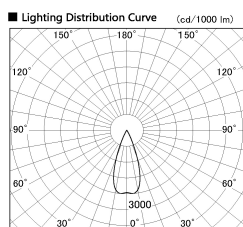

Item no. DD126-2035DB9035-LX

Series Name: Cledy versa L-G Antiglare
(DD126_AG-LX)

Dark Mirror Reflector

Installation	Recessed mount
Type	Cledy versa L-G Antiglare (DD126_AG-LX)
Fixture wattage	18.6W
Beam angle	38deg
Color Temp.	3500K
CRI	Ra>90
Luminous	1572 lm
Body	Die-cast aluminum alloy
Body finish	N/A
Trim finish	Black
Reflector finish	Dark Mirror
IP Rate	IP20
Light source	COB module
Input Voltage	AC220~240V
Dimming Type	Non-Dimmable
Certificate	CE,CCC
Cut Hole	125mm