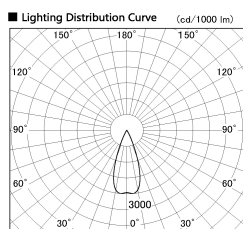

Item no. DD126-2035DB9035-LX

Series Name: Cledy versa L-G Antiglare
(DD126_AG-LX)

Dark Mirror Reflector

Installation	Recessed mount
Type	Cledy versa L-G Antiglare (DD126_AG-LX)
Fixture wattage	18.6W
Beam angle	38deg
Color Temp.	3500K
CRI	Ra>90
Luminous	1572 lm
Body	Die-castaluminumalloy
Body finish	N/A
Trim finish	Black
Reflector finish	Dark Mirror
IP Rate	IP20
Light source	COB module
Input Voltage	AC220~240V
Dimming Type	Non-Dimmable
Certificate	CE,CCC
Cut Hole	125mm