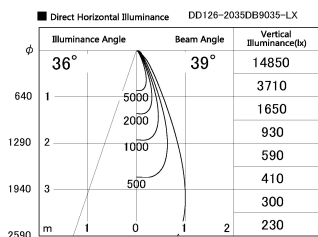

Item no. DD126-2035DB9035-LX

Series Name: Cledy versa L-G Antiglare
(DD126_AG-LX)

Dark Mirror Reflector

Installation	Recessed mount
Type	Cledy versa L-G Antiglare (DD126_AG-LX)
Fixture wattage	18.6W
Beam angle	38deg
Color Temp.	3500K
CRI	Ra>90
Luminous	1572 lm
Body	Die-castaluminumalloy
Body finish	N/A
Trim finish	Black
Reflector finish	Dark Mirror
IP Rate	IP20
Light source	COB module
Input Voltage	AC220~240V
Dimming Type	Non-Dimmable
Certificate	CE,CCC
Cut Hole	125mm