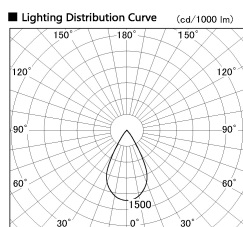

Item no. DD126-2055DB9035-LX

Series Name: Cledy versa L-G Antiglare  
(DD126\_AG-LX)

Dark Mirror Reflector

■ Direct Horizontal Illuminance DD126-2055DB9035-LX

Illuminance Angle	Beam Angle	Vertical Illuminance (lx)
48°	55°	7650
		1910
		850
		480
		310
		210
		160
		120

Installation	Recessed mount
Type	Cledy versa L-G Antiglare (DD126_AG-LX)
Fixture wattage	18.6W
Beam angle	55deg
Color Temp.	3500K
CRI	Ra>90
Luminous	1442 lm
Body	Die-cast aluminum alloy
Body finish	N/A
Trim finish	Black
Reflector finish	Dark Mirror
IP Rate	IP20
Light source	COB module
Input Voltage	AC220~240V
Dimming Type	Non-Dimmable
Certificate	CE,CCC
Cut Hole	125mm