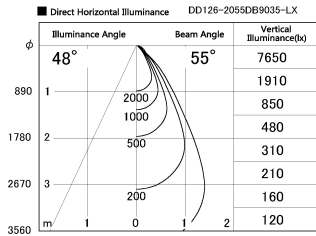

Item no. DD126-2055DB9035-LX

Series Name: Cledy versa L-G Antiglare
(DD126_AG-LX)

Dark Mirror Reflector

Installation	Recessed mount
Type	Cledy versa L-G Antiglare (DD126_AG-LX)
Fixture wattage	18.6W
Beam angle	55deg
Color Temp.	3500K
CRI	Ra>90
Luminous	1442 lm
Body	Die-castaluminumalloy
Body finish	N/A
Trim finish	Black
Reflector finish	Dark Mirror
IP Rate	IP20
Light source	COB module
Input Voltage	AC220~240V
Dimming Type	Non-Dimmable
Certificate	CE,CCC
Cut Hole	125mm