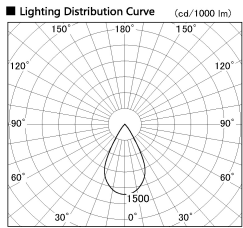

Item no. DD126-2055DB9035-LX

Series Name: Cledy versa L-G Antiglare
(DD126_AG-LX)

Dark Mirror Reflector

Installation	Recessed mount
Type	Cledy versa L-G Antiglare (DD126_AG-LX)
Fixture wattage	18.6W
Beam angle	55deg
Color Temp.	3500K
CRI	Ra>90
Luminous	1442 lm
Body	Die-castaluminumalloy
Body finish	N/A
Trim finish	Black
Reflector finish	Dark Mirror
IP Rate	IP20
Light source	COB module
Input Voltage	AC220~240V
Dimming Type	Non-Dimmable
Certificate	CE,CCC
Cut Hole	125mm