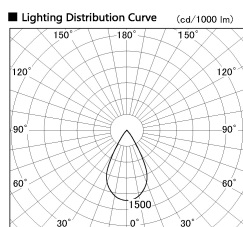

Item no. DD126-2055DB9035-LX

Series Name: Cledy versa L-G Antiglare
(DD126_AG-LX)

Dark Mirror Reflector

Installation	Recessed mount
Type	Cledy versa L-G Antiglare (DD126_AG-LX)
Fixture wattage	18.6W
Beam angle	55deg
Color Temp.	3500K
CRI	Ra>90
Luminous	1442 lm
Body	Die-castaluminumalloy
Body finish	N/A
Trim finish	Black
Reflector finish	Dark Mirror
IP Rate	IP20
Light source	COB module
Input Voltage	AC220~240V
Dimming Type	Non-Dimmable
Certificate	CE,CCC
Cut Hole	125mm