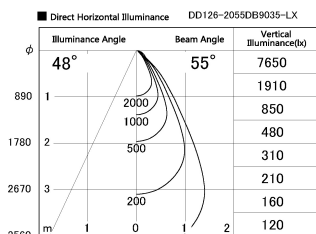

Item no. DD126-2055DB9035-LX

Series Name: Cledy versa L-G Antiglare
(DD126_AG-LX)

Dark Mirror Reflector

Installation	Recessed mount
Type	Cledy versa L-G Antiglare (DD126_AG-LX)
Fixture wattage	18.6W
Beam angle	55deg
Color Temp.	3500K
CRI	Ra>90
Luminous	1442 lm
Body	Die-castaluminumalloy
Body finish	N/A
Trim finish	Black
Reflector finish	Dark Mirror
IP Rate	IP20
Light source	COB module
Input Voltage	AC220~240V
Dimming Type	Non-Dimmable
Certificate	CE,CCC
Cut Hole	125mm