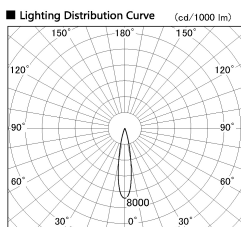

Item no. DD126-1415DB9035-LX

Series Name: Cledy versa L-G Antiglare
(DD126_AG-LX)

Dark Mirror Reflector

■ Direct Horizontal Illuminance DD126-1415DB9035-LX

φ	Illuminance Angle	Beam Angle	Vertical Illuminance (lx)		
330	19°	19°	33460		
1			8360		
660			3720		
2			2090		
1000			1340		
3			930		
1330			680		
m	1	0	1	2	520

Installation	Recessed mount
Type	Cledy versa L-G Antiglare (DD126_AG-LX)
Fixture wattage	14W
Beam angle	19deg
Color Temp.	3500K
CRI	Ra>90
Luminous	1180 lm
Body	Die-cast aluminum alloy
Body finish	N/A
Trim finish	Black
Reflector finish	Dark Mirror
IP Rate	IP20
Light source	COB module
Input Voltage	AC220~240V
Dimming Type	Non-Dimmable
Certificate	CE,CCC
Cut Hole	100mm