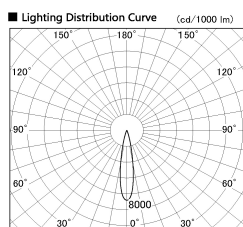

Item no. DD126-1415DB9035-LX

Series Name: Cledy versa L-G Antiglare  
(DD126\_AG-LX)

Dark Mirror Reflector

Installation	Recessed mount
Type	Cledy versa L-G Antiglare (DD126_AG-LX)
Fixture wattage	14W
Beam angle	19deg
Color Temp.	3500K
CRI	Ra>90
Luminous	1180 lm
Body	Die-castaluminumalloy
Body finish	N/A
Trim finish	Black
Reflector finish	Dark Mirror
IP Rate	IP20
Light source	COB module
Input Voltage	AC220~240V
Dimming Type	Non-Dimmable
Certificate	CE,CCC
Cut Hole	100mm

Direct Horizontal Illuminance DD126-1415DB9035-LX

φ	Illuminance Angle	Beam Angle	Vertical Illuminance (lx)
19°	19°		33460
330			8360
660			3720
1000			2090
1330			1340
			930
			680
			520