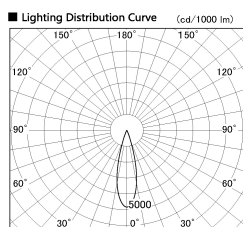

Item no. DD126-1425DB9035-LX

Series Name: Cledy versa L-G Antiglare  
(DD126\_AG-LX)

Dark Mirror Reflector

Direct Horizontal Illuminance DD126-1425DB9035-LX

Illuminance Angle	Beam Angle	Vertical Illuminance (lx)
25°	26°	25660
10000		6420
5000		2850
2000		1600
1000		1030
500		710
250		520
125		400

Installation	Recessed mount
Type	Cledy versa L-G Antiglare (DD126_AG-LX)
Fixture wattage	14W
Beam angle	26deg
Color Temp.	3500K
CRI	Ra>90
Luminous	1318 lm
Body	Die-cast aluminum alloy
Body finish	N/A
Trim finish	Black
Reflector finish	Dark Mirror
IP Rate	IP20
Light source	COB module
Input Voltage	AC220~240V
Dimming Type	Non-Dimmable
Certificate	CE,CCC
Cut Hole	100mm