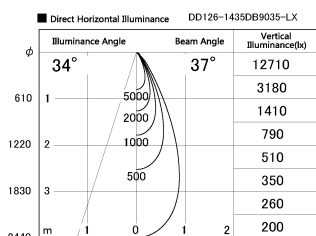

Item no. DD126-1435DB9035-LX

Series Name: Cledy versa L-G Antiglare
(DD126_AG-LX)

Dark Mirror Reflector

Installation	Recessed mount
Type	Cledy versa L-G Antiglare (DD126_AG-LX)
Fixture wattage	14W
Beam angle	38deg
Color Temp.	3500K
CRI	Ra>90
Luminous	1258 lm
Body	Die-castaluminumalloy
Body finish	N/A
Trim finish	Black
Reflector finish	Dark Mirror
IP Rate	IP20
Light source	COB module
Input Voltage	AC220~240V
Dimming Type	Non-Dimmable
Certificate	CE,CCC
Cut Hole	100mm