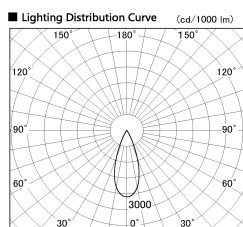

Item no. DD126-1435DB9035-LX

Series Name: Cledy versa L-G Antiglare
(DD126_AG-LX)

Dark Mirror Reflector

Installation	Recessed mount
Type	Cledy versa L-G Antiglare (DD126_AG-LX)
Fixture wattage	14W
Beam angle	38deg
Color Temp.	3500K
CRI	Ra>90
Luminous	1258 lm
Body	Die-castaluminumalloy
Body finish	N/A
Trim finish	Black
Reflector finish	Dark Mirror
IP Rate	IP20
Light source	COB module
Input Voltage	AC220~240V
Dimming Type	Non-Dimmable
Certificate	CE,CCC
Cut Hole	100mm