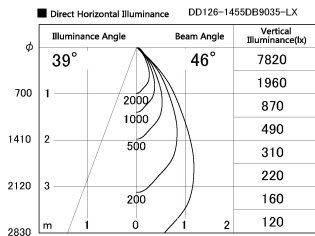

Item no. DD126-1455DB9035-LX

Series Name: Cledy versa L-G Antiglare
(DD126_AG-LX)

Dark Mirror Reflector

Installation	Recessed mount
Type	Cledy versa L-G Antiglare (DD126_AG-LX)
Fixture wattage	14W
Beam angle	48deg
Color Temp.	3500K
CRI	Ra>90
Luminous	1189 lm
Body	Die-castaluminumalloy
Body finish	N/A
Trim finish	Black
Reflector finish	Dark Mirror
IP Rate	IP20
Light source	COB module
Input Voltage	AC220~240V
Dimming Type	Non-Dimmable
Certificate	CE,CCC
Cut Hole	100mm