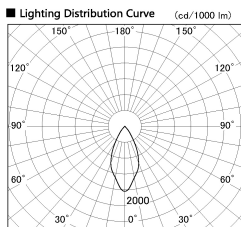

Item no. DD126-1455DB9035-LX

Series Name: Cledy versa L-G Antiglare
(DD126_AG-LX)

Dark Mirror Reflector

Installation	Recessed mount
Type	Cledy versa L-G Antiglare (DD126_AG-LX)
Fixture wattage	14W
Beam angle	48deg
Color Temp.	3500K
CRI	Ra>90
Luminous	1189 lm
Body	Die-castaluminumalloy
Body finish	N/A
Trim finish	Black
Reflector finish	Dark Mirror
IP Rate	IP20
Light source	COB module
Input Voltage	AC220~240V
Dimming Type	Non-Dimmable
Certificate	CE,CCC
Cut Hole	100mm