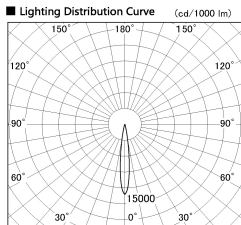

Item no. DD126-0815DB9035-LX

Series Name: Cledy versa L-G Antiglare
(DD126_AG-LX)

Dark Mirror Reflector

■ Direct Horizontal Illuminance DD126-0815DB9035-LX

φ	Illuminance Angle	Beam Angle	Vertical Illuminance (lx)	
220	13°	14°	32730	
1			8180	
			3640	
450			2050	
2			1310	
680			910	
3			670	
910			510	
m	1	0	1	2

Installation	Recessed mount
Type	Cledy versa L-G Antiglare (DD126_AG-LX)
Fixture wattage	7.4W
Beam angle	14deg
Color Temp.	3500K
CRI	Ra>90
Luminous	615 lm
Body	Die-cast aluminum alloy
Body finish	N/A
Trim finish	Black
Reflector finish	Dark Mirror
IP Rate	IP20
Light source	COB module
Input Voltage	AC220~240V
Dimming Type	Non-Dimmable
Certificate	CE,CCC
Cut Hole	100mm