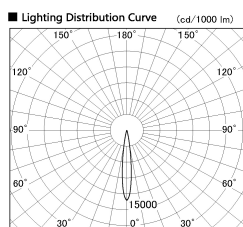

Item no. DD126-0815DB9035-LX

Series Name: Cledy versa L-G Antiglare
(DD126_AG-LX)

Dark Mirror Reflector

■ Direct Horizontal Illuminance DD126-0815DB9035-LX

Illuminance Angle	Beam Angle	Vertical Illuminance (lx)
13°	14°	32730
		8180
		3640
		2050
		1310
		910
		670
		510

Installation	Recessed mount
Type	Cledy versa L-G Antiglare (DD126_AG-LX)
Fixture wattage	7.4W
Beam angle	14deg
Color Temp.	3500K
CRI	Ra>90
Luminous	615 lm
Body	Die-castaluminumalloy
Body finish	N/A
Trim finish	Black
Reflector finish	Dark Mirror
IP Rate	IP20
Light source	COB module
Input Voltage	AC220~240V
Dimming Type	Non-Dimmable
Certificate	CE,CCC
Cut Hole	100mm