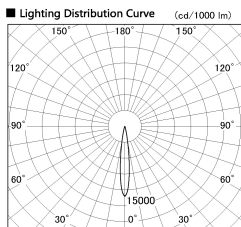

Item no. DD126-0815DB9035-LX

Series Name: Cledy versa L-G Antiglare  
(DD126\_AG-LX)

Dark Mirror Reflector

■ Direct Horizontal Illuminance DD126-0815DB9035-LX

Illuminance Angle	Beam Angle	Vertical Illuminance (lx)
13°	14°	32730
		8180
		3640
		2050
		1310
		910
		670
		510

Installation	Recessed mount
Type	Cledy versa L-G Antiglare (DD126_AG-LX)
Fixture wattage	7.4W
Beam angle	14deg
Color Temp.	3500K
CRI	Ra>90
Luminous	615 lm
Body	Die-castaluminumalloy
Body finish	N/A
Trim finish	Black
Reflector finish	Dark Mirror
IP Rate	IP20
Light source	COB module
Input Voltage	AC220~240V
Dimming Type	Non-Dimmable
Certificate	CE,CCC
Cut Hole	100mm