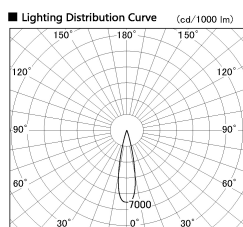

Item no. DD126-0825DB9035-LX

Series Name: Cledy versa L-G Antiglare
(DD126_AG-LX)

Dark Mirror Reflector

■ Direct Horizontal Illuminance DD126-0825DB9035-LX

φ	Illuminance Angle	Beam Angle	Vertical Illuminance (lx)
380	22°	23°	17190
1			4300
770			1910
2			1070
1160			690
3			480
1550			350
m	1	0 1 2	270

Installation	Recessed mount
Type	Cledy versa L-G Antiglare (DD126_AG-LX)
Fixture wattage	7.4W
Beam angle	22deg
Color Temp.	3500K
CRI	Ra>90
Luminous	675 lm
Body	Die-cast aluminum alloy
Body finish	N/A
Trim finish	Black
Reflector finish	Dark Mirror
IP Rate	IP20
Light source	COB module
Input Voltage	AC220~240V
Dimming Type	Non-Dimmable
Certificate	CE,CCC
Cut Hole	100mm