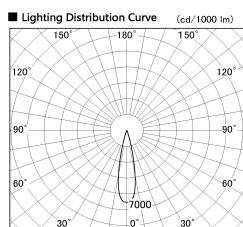

Item no. DD126-0825DB9035-LX

Series Name: Cledy versa L-G Antiglare
(DD126_AG-LX)

Dark Mirror Reflector

■ Direct Horizontal Illuminance DD126-0825DB9035-LX

φ	Illuminance Angle	Beam Angle	Vertical Illuminance (lx)
380	22°	23°	17190
770			4300
1160			1910
1550			1070
			690
			480
			350
			270

Installation	Recessed mount
Type	Cledy versa L-G Antiglare (DD126_AG-LX)
Fixture wattage	7.4W
Beam angle	22deg
Color Temp.	3500K
CRI	Ra>90
Luminous	675 lm
Body	Die-castaluminumalloy
Body finish	N/A
Trim finish	Black
Reflector finish	Dark Mirror
IP Rate	IP20
Light source	COB module
Input Voltage	AC220~240V
Dimming Type	Non-Dimmable
Certificate	CE,CCC
Cut Hole	100mm