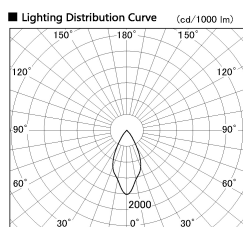

Item no. DD126-0855DB9035-LX

Series Name: Cledy versa L-G Antiglare
(DD126_AG-LX)

Dark Mirror Reflector

Installation	Recessed mount
Type	Cledy versa L-G Antiglare (DD126_AG-LX)
Fixture wattage	7.4W
Beam angle	48deg
Color Temp.	3500K
CRI	Ra>90
Luminous	604 lm
Body	Die-cast aluminum alloy
Body finish	N/A
Trim finish	Black
Reflector finish	Dark Mirror
IP Rate	IP20
Light source	COB module
Input Voltage	AC220~240V
Dimming Type	Non-Dimmable
Certificate	CE,CCC
Cut Hole	100mm