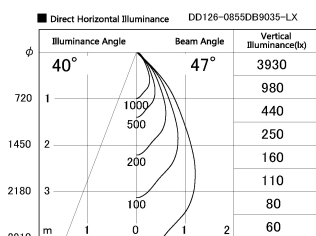

Item no. DD126-0855DB9035-LX

Series Name: Cledy versa L-G Antiglare
(DD126_AG-LX)

Dark Mirror Reflector

Installation	Recessed mount
Type	Cledy versa L-G Antiglare (DD126_AG-LX)
Fixture wattage	7.4W
Beam angle	48deg
Color Temp.	3500K
CRI	Ra>90
Luminous	604 lm
Body	Die-cast aluminum alloy
Body finish	N/A
Trim finish	Black
Reflector finish	Dark Mirror
IP Rate	IP20
Light source	COB module
Input Voltage	AC220~240V
Dimming Type	Non-Dimmable
Certificate	CE,CCC
Cut Hole	100mm