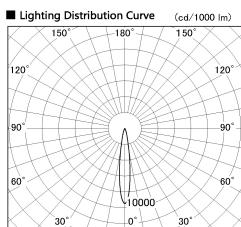

Item no. DD126-4015DB9040-LX

Series Name: Cledy versa L-G Antiglare  
(DD126\_AG-LX)

Dark Mirror Reflector

■ Direct Horizontal Illuminance DD126-4015DB9040-LX

φ	Illuminance Angle	Beam Angle	Vertical Illuminance (lx)	
240	14°	15°	126670	
1			31670	
			14070	
490			7920	
2			5070	
730			3520	
3			2590	
980			1980	
m	1	0	1	2

Installation	Recessed mount
Type	Cledy versa L-G Antiglare (DD126_AG-LX)
Fixture wattage	38.5W
Beam angle	15deg
Color Temp.	4000K
CRI	Ra>90
Luminous	3318 lm
Body	Die-castaluminumalloy
Body finish	N/A
Trim finish	Black
Reflector finish	Dark Mirror
IP Rate	IP20
Light source	COB module
Input Voltage	AC220~240V
Dimming Type	Non-Dimmable
Certificate	CE,CCC
Cut Hole	150mm