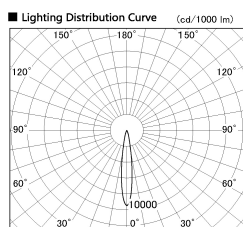

Item no. DD126-4015DB9040-LX

Series Name: Cledy versa L-G Antiglare  
(DD126\_AG-LX)

Dark Mirror Reflector

Direct Horizontal Illuminance DD126-4015DB9040-LX

φ	Illuminance Angle	Beam Angle	Vertical Illuminance (lx)	
240	14°	15°	126670	
1			31670	
			14070	
490			7920	
2			5070	
730			3520	
3			2590	
980			1980	
m	1	0	1	2

Installation	Recessed mount
Type	Cledy versa L-G Antiglare (DD126_AG-LX)
Fixture wattage	38.5W
Beam angle	15deg
Color Temp.	4000K
CRI	Ra>90
Luminous	3318 lm
Body	Die-castaluminumalloy
Body finish	N/A
Trim finish	Black
Reflector finish	Dark Mirror
IP Rate	IP20
Light source	COB module
Input Voltage	AC220~240V
Dimming Type	Non-Dimmable
Certificate	CE,CCC
Cut Hole	150mm