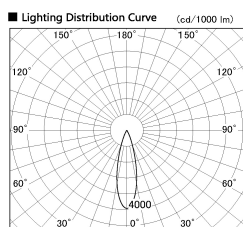

Item no. DD126-4025DB9040-LX

Series Name: Cledy versa L-G Antiglare
(DD126_AG-LX)

Dark Mirror Reflector

■ Direct Horizontal Illuminance DD126-4025DB9040-LX

φ	Illuminance Angle	Beam Angle	Vertical Illuminance (lx)
440	25°	27°	56660
1			14170
880			6300
2			3540
1330			2270
3			1570
1770			1160
m	1	1	890

Installation	Recessed mount
Type	Cledy versa L-G Antiglare (DD126_AG-LX)
Fixture wattage	38.5W
Beam angle	27deg
Color Temp.	4000K
CRI	Ra>90
Luminous	3577 lm
Body	Die-castaluminumalloy
Body finish	N/A
Trim finish	Black
Reflector finish	Dark Mirror
IP Rate	IP20
Light source	COB module
Input Voltage	AC220~240V
Dimming Type	Non-Dimmable
Certificate	CE,CCC
Cut Hole	150mm