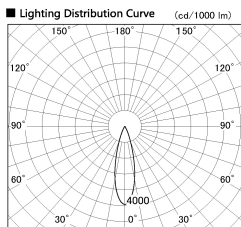

Item no. DD126-4025DB9040-LX

Series Name: Cledy versa L-G Antiglare  
(DD126\_AG-LX)

Dark Mirror Reflector

■ Direct Horizontal Illuminance DD126-4025DB9040-LX

φ	Illuminance Angle	Beam Angle	Vertical Illuminance (lx)
440	25°	27°	56660
880			14170
1330			6300
1770			3540
			2270
			1570
			1160
			890

Installation	Recessed mount
Type	Cledy versa L-G Antiglare (DD126_AG-LX)
Fixture wattage	38.5W
Beam angle	27deg
Color Temp.	4000K
CRI	Ra>90
Luminous	3577 lm
Body	Die-castaluminumalloy
Body finish	N/A
Trim finish	Black
Reflector finish	Dark Mirror
IP Rate	IP20
Light source	COB module
Input Voltage	AC220~240V
Dimming Type	Non-Dimmable
Certificate	CE,CCC
Cut Hole	150mm