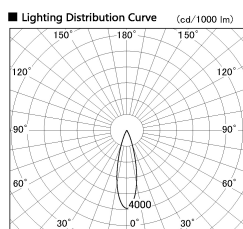

Item no. DD126-4025DB9040-LX

Series Name: Cledy versa L-G Antiglare
(DD126_AG-LX)

Dark Mirror Reflector

■ Direct Horizontal Illuminance DD126-4025DB9040-LX

φ	Illuminance Angle	Beam Angle	Vertical Illuminance (lx)
440	25°	27°	56660
1330			14170
1770			6300
			3540
			2270
			1570
			1160
			890

Installation	Recessed mount
Type	Cledy versa L-G Antiglare (DD126_AG-LX)
Fixture wattage	38.5W
Beam angle	27deg
Color Temp.	4000K
CRI	Ra>90
Luminous	3577 lm
Body	Die-castaluminumalloy
Body finish	N/A
Trim finish	Black
Reflector finish	Dark Mirror
IP Rate	IP20
Light source	COB module
Input Voltage	AC220~240V
Dimming Type	Non-Dimmable
Certificate	CE,CCC
Cut Hole	150mm