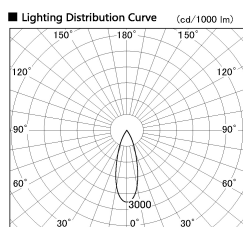

Item no. DD126-4035DB9040-LX

Series Name: Cledy versa L-G Antiglare
(DD126_AG-LX)

Dark Mirror Reflector

Installation	Recessed mount
Type	Cledy versa L-G Antiglare (DD126_AG-LX)
Fixture wattage	38.5W
Beam angle	32deg
Color Temp.	4000K
CRI	Ra>90
Luminous	3529 lm
Body	Die-castaluminumalloy
Body finish	N/A
Trim finish	Black
Reflector finish	Dark Mirror
IP Rate	IP20
Light source	COB module
Input Voltage	AC220~240V
Dimming Type	Non-Dimmable
Certificate	CE,CCC
Cut Hole	150mm