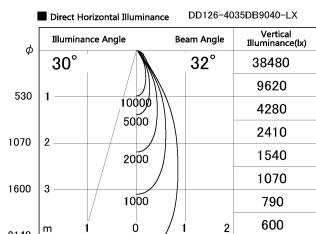

Item no. DD126-4035DB9040-LX

Series Name: Cledy versa L-G Antiglare
(DD126_AG-LX)

Dark Mirror Reflector

Installation	Recessed mount
Type	Cledy versa L-G Antiglare (DD126_AG-LX)
Fixture wattage	38.5W
Beam angle	32deg
Color Temp.	4000K
CRI	Ra>90
Luminous	3529 lm
Body	Die-castaluminumalloy
Body finish	N/A
Trim finish	Black
Reflector finish	Dark Mirror
IP Rate	IP20
Light source	COB module
Input Voltage	AC220~240V
Dimming Type	Non-Dimmable
Certificate	CE,CCC
Cut Hole	150mm