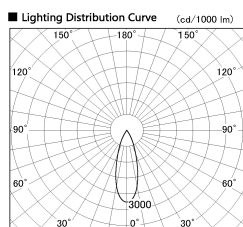

Item no. DD126-4035DB9040-LX

Series Name: Cledy versa L-G Antiglare
(DD126_AG-LX)

Dark Mirror Reflector

■ Direct Horizontal Illuminance DD126-4035DB9040-LX

φ	Illuminance Angle	Beam Angle	Vertical Illuminance (lx)
530	30°	32°	38480
1070			9620
1600			4280
2140			2410
			1540
			1070
			790
			600

Installation	Recessed mount
Type	Cledy versa L-G Antiglare (DD126_AG-LX)
Fixture wattage	38.5W
Beam angle	32deg
Color Temp.	4000K
CRI	Ra>90
Luminous	3529 lm
Body	Die-castaluminumalloy
Body finish	N/A
Trim finish	Black
Reflector finish	Dark Mirror
IP Rate	IP20
Light source	COB module
Input Voltage	AC220~240V
Dimming Type	Non-Dimmable
Certificate	CE,CCC
Cut Hole	150mm