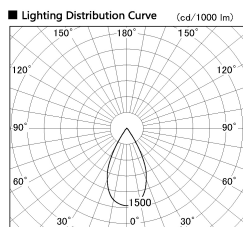

Item no. DD126-4055DB9040-LX

Series Name: Cledy versa L-G Antiglare
(DD126_AG-LX)

Dark Mirror Reflector

■ Direct Horizontal Illuminance DD126-4055DB9040-LX

| φ | Illuminance Angle | Beam Angle | Vertical Illuminance (lx) |
|------|-------------------|------------|---------------------------|
| 800 | 44° | 51° | 17960 |
| 1610 | | | 4490 |
| 2420 | | | 2000 |
| 3230 | | | 1120 |
| | | | 720 |
| | | | 500 |
| | | | 370 |
| | | | 280 |

| | |
|------------------|--|
| Installation | Recessed mount |
| Type | Cledy versa L-G Antiglare (DD126_AG-LX) |
| Fixture wattage | 38.5W |
| Beam angle | 51deg |
| Color Temp. | 4000K |
| CRI | Ra>90 |
| Luminous | 3058 lm |
| Body | Die-cast aluminum alloy |
| Body finish | N/A |
| Trim finish | Black |
| Reflector finish | Dark Mirror |
| IP Rate | IP20 |
| Light source | COB module |
| Input Voltage | AC220~240V |
| Dimming Type | Non-Dimmable |
| Certificate | CE,CCC |
| Cut Hole | 150mm |