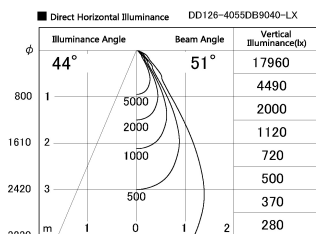

Item no. DD126-4055DB9040-LX

Series Name: Cledy versa L-G Antiglare  
(DD126\_AG-LX)

Dark Mirror Reflector

|                  |  |
|------------------|--|
| Installation     | Recessed mount                             |
| Type             | Cledy versa L-G Antiglare<br>(DD126_AG-LX) |
| Fixture wattage  | 38.5W                                      |
| Beam angle       | 51deg                                      |
| Color Temp.      | 4000K                                      |
| CRI              | Ra>90                                      |
| Luminous         | 3058 lm                                    |
| Body             | Die-cast aluminum alloy                    |
| Body finish      | N/A  |
| Trim finish      | Black                                      |
| Reflector finish | Dark Mirror                                |
| IP Rate          | IP20                                       |
| Light source     | COB module                                 |
| Input Voltage    | AC220~240V                                 |
| Dimming Type     | Non-Dimmable                               |
| Certificate      | CE,CCC                                     |
| Cut Hole         | 150mm                                      |