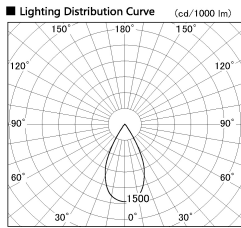

Item no. DD126-4055DB9040-LX

Series Name: Cledy versa L-G Antiglare
(DD126_AG-LX)

Dark Mirror Reflector

Installation	Recessed mount
Type	Cledy versa L-G Antiglare (DD126_AG-LX)
Fixture wattage	38.5W
Beam angle	51deg
Color Temp.	4000K
CRI	Ra>90
Luminous	3058 lm
Body	Die-cast aluminum alloy
Body finish	N/A
Trim finish	Black
Reflector finish	Dark Mirror
IP Rate	IP20
Light source	COB module
Input Voltage	AC220~240V
Dimming Type	Non-Dimmable
Certificate	CE,CCC
Cut Hole	150mm