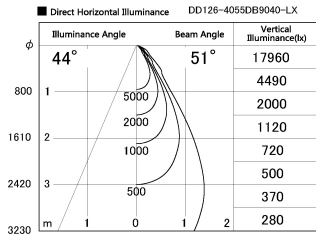

Item no. DD126-4055DB9040-LX

Series Name: Cledy versa L-G Antiglare
(DD126_AG-LX)

Dark Mirror Reflector

Installation	Recessed mount
Type	Cledy versa L-G Antiglare (DD126_AG-LX)
Fixture wattage	38.5W
Beam angle	51deg
Color Temp.	4000K
CRI	Ra>90
Luminous	3058 lm
Body	Die-cast aluminum alloy
Body finish	N/A
Trim finish	Black
Reflector finish	Dark Mirror
IP Rate	IP20
Light source	COB module
Input Voltage	AC220~240V
Dimming Type	Non-Dimmable
Certificate	CE,CCC
Cut Hole	150mm