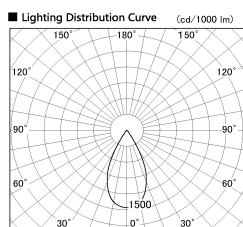

Item no. DD126-4055DB9040-LX

Series Name: Cledy versa L-G Antiglare  
(DD126\_AG-LX)

Dark Mirror Reflector

|                  |  |
|------------------|--|
| Installation     | Recessed mount                             |
| Type             | Cledy versa L-G Antiglare<br>(DD126_AG-LX) |
| Fixture wattage  | 38.5W                                      |
| Beam angle       | 51deg                                      |
| Color Temp.      | 4000K                                      |
| CRI              | Ra>90                                      |
| Luminous         | 3058 lm                                    |
| Body             | Die-cast aluminum alloy                    |
| Body finish      | N/A  |
| Trim finish      | Black                                      |
| Reflector finish | Dark Mirror                                |
| IP Rate          | IP20                                       |
| Light source     | COB module                                 |
| Input Voltage    | AC220~240V                                 |
| Dimming Type     | Non-Dimmable                               |
| Certificate      | CE,CCC                                     |
| Cut Hole         | 150mm                                      |