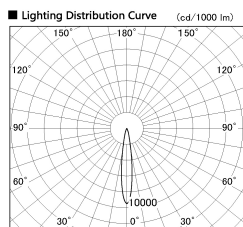

Item no. DD126-3715DB9040-LX

Series Name: Cledy versa L-G Antiglare
(DD126_AG-LX)

Dark Mirror Reflector

■ Direct Horizontal Illuminance DD126-3715DB9040-LX

φ	Illuminance Angle	Beam Angle	Vertical Illuminance (fc)
14°		15°	120980
240	50000		30250
	20000		13440
490	10000		7560
2			4840
730	5000		3360
3			2470
980			1890

Installation	Recessed mount
Type	Cledy versa L-G Antiglare (DD126_AG-LX)
Fixture wattage	35.5W
Beam angle	15deg
Color Temp.	4000K
CRI	Ra>90
Luminous	3169 lm
Body	Die-cast aluminum alloy
Body finish	N/A
Trim finish	Black
Reflector finish	Dark Mirror
IP Rate	IP20
Light source	COB module
Input Voltage	AC220~240V
Dimming Type	Non-Dimmable
Certificate	CE,CCC
Cut Hole	150mm