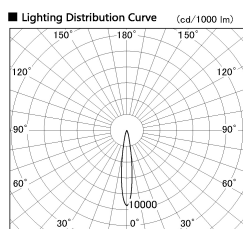

Item no. DD126-3715DB9040-LX

Series Name: Cledy versa L-G Antiglare
(DD126_AG-LX)

Dark Mirror Reflector

■ Direct Horizontal Illuminance DD126-3715DB9040-LX

φ	Illuminance Angle	Beam Angle	Vertical Illuminance (lx)
14°		15°	120980
240	50000		30250
	20000		13440
490	10000		7560
2			4840
730	5000		3360
3			2470
980			1890

Installation	Recessed mount
Type	Cledy versa L-G Antiglare (DD126_AG-LX)
Fixture wattage	35.5W
Beam angle	15deg
Color Temp.	4000K
CRI	Ra>90
Luminous	3169 lm
Body	Die-castaluminumalloy
Body finish	N/A
Trim finish	Black
Reflector finish	Dark Mirror
IP Rate	IP20
Light source	COB module
Input Voltage	AC220~240V
Dimming Type	Non-Dimmable
Certificate	CE,CCC
Cut Hole	150mm