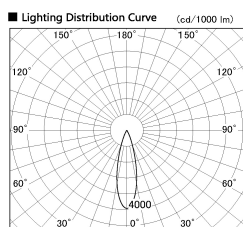

Item no. DD126-3725DB9040-LX

Series Name: Cledy versa L-G Antiglare  
(DD126\_AG-LX)

Dark Mirror Reflector

■ Direct Horizontal Illuminance DD126-3725DB9040-LX

φ	Illuminance Angle	Beam Angle	Vertical Illuminance (lx)
440	25°	27°	53920
880			13480
1330			5990
1770			3370
			2160
			1500
			1100
			840

Installation	Recessed mount
Type	Cledy versa L-G Antiglare (DD126_AG-LX)
Fixture wattage	35.5W
Beam angle	27deg
Color Temp.	4000K
CRI	Ra>90
Luminous	3404 lm
Body	Die-castaluminumalloy
Body finish	N/A
Trim finish	Black
Reflector finish	Dark Mirror
IP Rate	IP20
Light source	COB module
Input Voltage	AC220~240V
Dimming Type	Non-Dimmable
Certificate	CE,CCC
Cut Hole	150mm