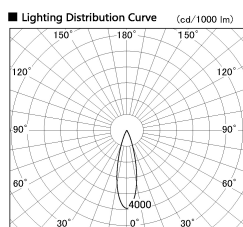

Item no. DD126-3725DB9040-LX

Series Name: Cledy versa L-G Antiglare
(DD126_AG-LX)

Dark Mirror Reflector

Direct Horizontal Illuminance DD126-3725DB9040-LX

φ	Illuminance Angle	Beam Angle	Vertical Illuminance (lx)
440	25°	27°	53920
880			13480
1330			5990
1770			3370
			2160
			1500
			1100
			840

Installation	Recessed mount
Type	Cledy versa L-G Antiglare (DD126_AG-LX)
Fixture wattage	35.5W
Beam angle	27deg
Color Temp.	4000K
CRI	Ra>90
Luminous	3404 lm
Body	Die-cast aluminum alloy
Body finish	N/A
Trim finish	Black
Reflector finish	Dark Mirror
IP Rate	IP20
Light source	COB module
Input Voltage	AC220~240V
Dimming Type	Non-Dimmable
Certificate	CE,CCC
Cut Hole	150mm