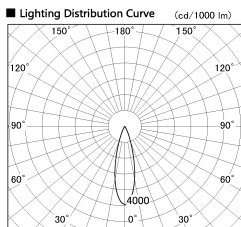

Item no. DD126-3725DB9040-LX

Series Name: Cledy versa L-G Antiglare  
(DD126\_AG-LX)

Dark Mirror Reflector

■ Direct Horizontal Illuminance DD126-3725DB9040-LX

φ	Illuminance Angle	Beam Angle	Vertical Illuminance (lx)
440	25°	27°	53920
880			13480
1330			5990
1770			3370
			2160
			1500
			1100
			840

Installation	Recessed mount
Type	Cledy versa L-G Antiglare (DD126_AG-LX)
Fixture wattage	35.5W
Beam angle	27deg
Color Temp.	4000K
CRI	Ra>90
Luminous	3404 lm
Body	Die-castaluminumalloy
Body finish	N/A
Trim finish	Black
Reflector finish	Dark Mirror
IP Rate	IP20
Light source	COB module
Input Voltage	AC220~240V
Dimming Type	Non-Dimmable
Certificate	CE,CCC
Cut Hole	150mm