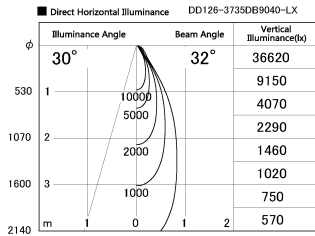

Item no. DD126-3735DB9040-LX

Series Name: Cledy versa L-G Antiglare  
(DD126\_AG-LX)

Dark Mirror Reflector

Installation	Recessed mount
Type	Cledy versa L-G Antiglare (DD126_AG-LX)
Fixture wattage	35.5W
Beam angle	32deg
Color Temp.	4000K
CRI	Ra>90
Luminous	3358 lm
Body	Die-castaluminumalloy
Body finish	N/A
Trim finish	Black
Reflector finish	Dark Mirror
IP Rate	IP20
Light source	COB module
Input Voltage	AC220~240V
Dimming Type	Non-Dimmable
Certificate	CE,CCC
Cut Hole	150mm