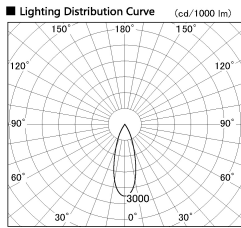

Item no. DD126-3735DB9040-LX

Series Name: Cledy versa L-G Antiglare  
(DD126\_AG-LX)

Dark Mirror Reflector

Installation	Recessed mount
Type	Cledy versa L-G Antiglare (DD126_AG-LX)
Fixture wattage	35.5W
Beam angle	32deg
Color Temp.	4000K
CRI	Ra>90
Luminous	3358 lm
Body	Die-castaluminumalloy
Body finish	N/A
Trim finish	Black
Reflector finish	Dark Mirror
IP Rate	IP20
Light source	COB module
Input Voltage	AC220~240V
Dimming Type	Non-Dimmable
Certificate	CE,CCC
Cut Hole	150mm