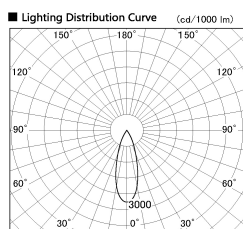

Item no. DD126-3735DB9040-LX

Series Name: Cledy versa L-G Antiglare  
(DD126\_AG-LX)

Dark Mirror Reflector

Direct Horizontal Illuminance DD126-3735DB9040-LX

φ	Illuminance Angle	Beam Angle	Vertical Illuminance (lx)
530	30°	32°	36620
1070			9150
1600			4070
2140			2290
			1460
			1020
			750
			570

Installation	Recessed mount
Type	Cledy versa L-G Antiglare (DD126_AG-LX)
Fixture wattage	35.5W
Beam angle	32deg
Color Temp.	4000K
CRI	Ra>90
Luminous	3358 lm
Body	Die-cast aluminum alloy
Body finish	N/A
Trim finish	Black
Reflector finish	Dark Mirror
IP Rate	IP20
Light source	COB module
Input Voltage	AC220~240V
Dimming Type	Non-Dimmable
Certificate	CE,CCC
Cut Hole	150mm