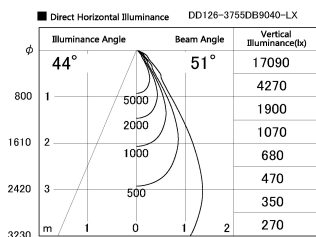

Item no. DD126-3755DB9040-LX

Series Name: Cledy versa L-G Antiglare
(DD126_AG-LX)

Dark Mirror Reflector

Installation	Recessed mount
Type	Cledy versa L-G Antiglare (DD126_AG-LX)
Fixture wattage	35.5W
Beam angle	51deg
Color Temp.	4000K
CRI	Ra>90
Luminous	2910 lm
Body	Die-cast aluminum alloy
Body finish	N/A
Trim finish	Black
Reflector finish	Dark Mirror
IP Rate	IP20
Light source	COB module
Input Voltage	AC220~240V
Dimming Type	Non-Dimmable
Certificate	CE,CCC
Cut Hole	150mm