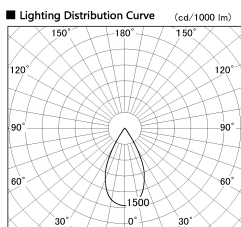

Item no. DD126-3755DB9040-LX

Series Name: Cledy versa L-G Antiglare  
(DD126\_AG-LX)

Dark Mirror Reflector

Installation	Recessed mount
Type	Cledy versa L-G Antiglare (DD126_AG-LX)
Fixture wattage	35.5W
Beam angle	51deg
Color Temp.	4000K
CRI	Ra>90
Luminous	2910 lm
Body	Die-castaluminumalloy
Body finish	N/A
Trim finish	Black
Reflector finish	Dark Mirror
IP Rate	IP20
Light source	COB module
Input Voltage	AC220~240V
Dimming Type	Non-Dimmable
Certificate	CE,CCC
Cut Hole	150mm