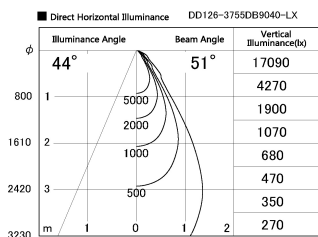

Item no. DD126-3755DB9040-LX

Series Name: Cledy versa L-G Antiglare  
(DD126\_AG-LX)

Dark Mirror Reflector

Installation	Recessed mount
Type	Cledy versa L-G Antiglare (DD126_AG-LX)
Fixture wattage	35.5W
Beam angle	51deg
Color Temp.	4000K
CRI	Ra>90
Luminous	2910 lm
Body	Die-castaluminumalloy
Body finish	N/A
Trim finish	Black
Reflector finish	Dark Mirror
IP Rate	IP20
Light source	COB module
Input Voltage	AC220~240V
Dimming Type	Non-Dimmable
Certificate	CE,CCC
Cut Hole	150mm