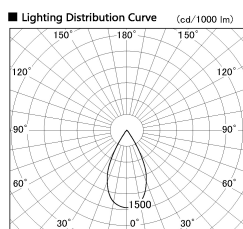

Item no. DD126-3755DB9040-LX

Series Name: Cledy versa L-G Antiglare
(DD126_AG-LX)

Dark Mirror Reflector

Installation	Recessed mount
Type	Cledy versa L-G Antiglare (DD126_AG-LX)
Fixture wattage	35.5W
Beam angle	51deg
Color Temp.	4000K
CRI	Ra>90
Luminous	2910 lm
Body	Die-cast aluminum alloy
Body finish	N/A
Trim finish	Black
Reflector finish	Dark Mirror
IP Rate	IP20
Light source	COB module
Input Voltage	AC220~240V
Dimming Type	Non-Dimmable
Certificate	CE,CCC
Cut Hole	150mm