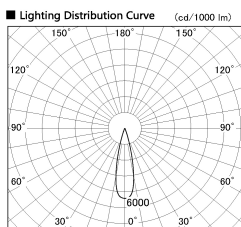

Item no. DD126-2525DB9040-LX

Series Name: Cledy versa L-G Antiglare
(DD126_AG-LX)

Dark Mirror Reflector

■ Direct Horizontal Illuminance DD126-2525DB9040-LX

φ	Illuminance Angle	Beam Angle	Vertical Illuminance (lx)
420	24°	25°	42940
850			10740
1270			4770
1700			2680
			1720
			1190
			880
			670

Installation	Recessed mount
Type	Cledy versa L-G Antiglare (DD126_AG-LX)
Fixture wattage	24W
Beam angle	25deg
Color Temp.	4000K
CRI	Ra>90
Luminous	2018 lm
Body	Die-cast aluminum alloy
Body finish	N/A
Trim finish	Black
Reflector finish	Dark Mirror
IP Rate	IP20
Light source	COB module
Input Voltage	AC220~240V
Dimming Type	Non-Dimmable
Certificate	CE,CCC
Cut Hole	125mm