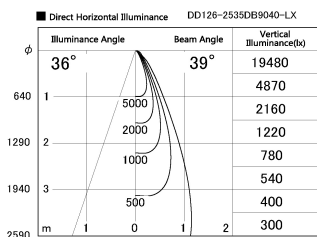

Item no. DD126-2535DB9040-LX

Series Name: Cledy versa L-G Antiglare  
(DD126\_AG-LX)

Dark Mirror Reflector

Installation	Recessed mount
Type	Cledy versa L-G Antiglare (DD126_AG-LX)
Fixture wattage	24W
Beam angle	38deg
Color Temp.	4000K
CRI	Ra>90
Luminous	2063 lm
Body	Die-castaluminumalloy
Body finish	N/A
Trim finish	Black
Reflector finish	Dark Mirror
IP Rate	IP20
Light source	COB module
Input Voltage	AC220~240V
Dimming Type	Non-Dimmable
Certificate	CE,CCC
Cut Hole	125mm