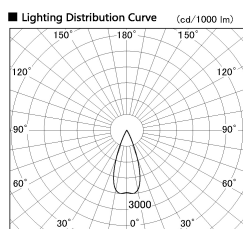

Item no. DD126-2535DB9040-LX

Series Name: Cledy versa L-G Antiglare
(DD126_AG-LX)

Dark Mirror Reflector

Installation	Recessed mount
Type	Cledy versa L-G Antiglare (DD126_AG-LX)
Fixture wattage	24W
Beam angle	38deg
Color Temp.	4000K
CRI	Ra>90
Luminous	2063 lm
Body	Die-cast aluminum alloy
Body finish	N/A
Trim finish	Black
Reflector finish	Dark Mirror
IP Rate	IP20
Light source	COB module
Input Voltage	AC220~240V
Dimming Type	Non-Dimmable
Certificate	CE,CCC
Cut Hole	125mm