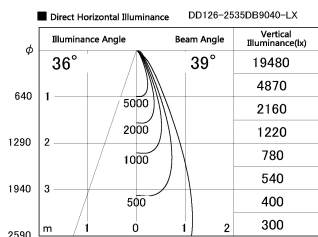

Item no. DD126-2535DB9040-LX

Series Name: Cledy versa L-G Antiglare
(DD126_AG-LX)

Dark Mirror Reflector

Installation	Recessed mount
Type	Cledy versa L-G Antiglare (DD126_AG-LX)
Fixture wattage	24W
Beam angle	38deg
Color Temp.	4000K
CRI	Ra>90
Luminous	2063 lm
Body	Die-cast aluminum alloy
Body finish	N/A
Trim finish	Black
Reflector finish	Dark Mirror
IP Rate	IP20
Light source	COB module
Input Voltage	AC220~240V
Dimming Type	Non-Dimmable
Certificate	CE,CCC
Cut Hole	125mm