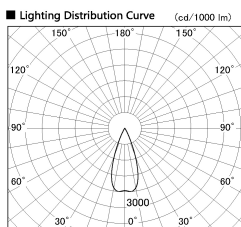

Item no. DD126-2535DB9040-LX

Series Name: Cledy versa L-G Antiglare  
(DD126\_AG-LX)

Dark Mirror Reflector

Installation	Recessed mount
Type	Cledy versa L-G Antiglare (DD126_AG-LX)
Fixture wattage	24W
Beam angle	38deg
Color Temp.	4000K
CRI	Ra>90
Luminous	2063 lm
Body	Die-castaluminumalloy
Body finish	N/A
Trim finish	Black
Reflector finish	Dark Mirror
IP Rate	IP20
Light source	COB module
Input Voltage	AC220~240V
Dimming Type	Non-Dimmable
Certificate	CE,CCC
Cut Hole	125mm