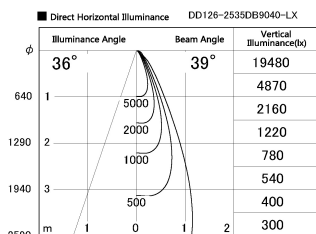

Item no. DD126-2535DB9040-LX

Series Name: Cledy versa L-G Antiglare  
(DD126\_AG-LX)

Dark Mirror Reflector

Installation	Recessed mount
Type	Cledy versa L-G Antiglare (DD126_AG-LX)
Fixture wattage	24W
Beam angle	38deg
Color Temp.	4000K
CRI	Ra>90
Luminous	2063 lm
Body	Die-castaluminumalloy
Body finish	N/A
Trim finish	Black
Reflector finish	Dark Mirror
IP Rate	IP20
Light source	COB module
Input Voltage	AC220~240V
Dimming Type	Non-Dimmable
Certificate	CE,CCC
Cut Hole	125mm