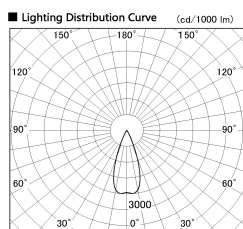

Item no. DD126-2535DB9040-LX

Series Name: Cledy versa L-G Antiglare  
(DD126\_AG-LX)

Dark Mirror Reflector

Installation	Recessed mount
Type	Cledy versa L-G Antiglare (DD126_AG-LX)
Fixture wattage	24W
Beam angle	38deg
Color Temp.	4000K
CRI	Ra>90
Luminous	2063 lm
Body	Die-castaluminumalloy
Body finish	N/A
Trim finish	Black
Reflector finish	Dark Mirror
IP Rate	IP20
Light source	COB module
Input Voltage	AC220~240V
Dimming Type	Non-Dimmable
Certificate	CE,CCC
Cut Hole	125mm