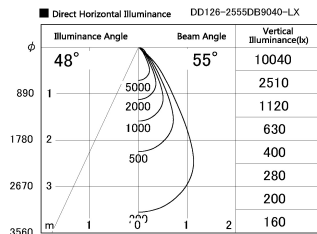

Item no. DD126-2555DB9040-LX

Series Name: Cledy versa L-G Antiglare
(DD126_AG-LX)

Dark Mirror Reflector

Installation	Recessed mount
Type	Cledy versa L-G Antiglare (DD126_AG-LX)
Fixture wattage	24W
Beam angle	55deg
Color Temp.	4000K
CRI	Ra>90
Luminous	1892 lm
Body	Die-cast aluminum alloy
Body finish	N/A
Trim finish	Black
Reflector finish	Dark Mirror
IP Rate	IP20
Light source	COB module
Input Voltage	AC220~240V
Dimming Type	Non-Dimmable
Certificate	CE,CCC
Cut Hole	125mm