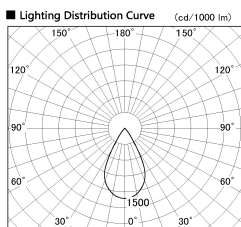

Item no. DD126-2555DB9040-LX

Series Name: Cledy versa L-G Antiglare
(DD126_AG-LX)

Dark Mirror Reflector

Installation	Recessed mount
Type	Cledy versa L-G Antiglare (DD126_AG-LX)
Fixture wattage	24W
Beam angle	55deg
Color Temp.	4000K
CRI	Ra>90
Luminous	1892 lm
Body	Die-cast aluminum alloy
Body finish	N/A
Trim finish	Black
Reflector finish	Dark Mirror
IP Rate	IP20
Light source	COB module
Input Voltage	AC220~240V
Dimming Type	Non-Dimmable
Certificate	CE,CCC
Cut Hole	125mm