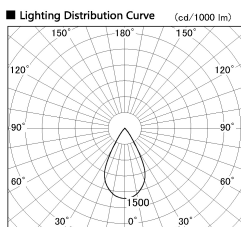

Item no. DD126-2555DB9040-LX

Series Name: Cledy versa L-G Antiglare
(DD126_AG-LX)

Dark Mirror Reflector

Installation	Recessed mount
Type	Cledy versa L-G Antiglare (DD126_AG-LX)
Fixture wattage	24W
Beam angle	55deg
Color Temp.	4000K
CRI	Ra>90
Luminous	1892 lm
Body	Die-castaluminumalloy
Body finish	N/A
Trim finish	Black
Reflector finish	Dark Mirror
IP Rate	IP20
Light source	COB module
Input Voltage	AC220~240V
Dimming Type	Non-Dimmable
Certificate	CE,CCC
Cut Hole	125mm