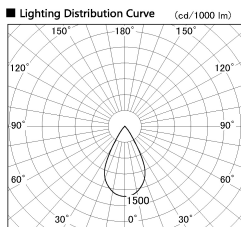

Item no. DD126-2555DB9040-LX

Series Name: Cledy versa L-G Antiglare
(DD126_AG-LX)

Dark Mirror Reflector

Installation	Recessed mount
Type	Cledy versa L-G Antiglare (DD126_AG-LX)
Fixture wattage	24W
Beam angle	55deg
Color Temp.	4000K
CRI	Ra>90
Luminous	1892 lm
Body	Die-cast aluminum alloy
Body finish	N/A
Trim finish	Black
Reflector finish	Dark Mirror
IP Rate	IP20
Light source	COB module
Input Voltage	AC220~240V
Dimming Type	Non-Dimmable
Certificate	CE,CCC
Cut Hole	125mm