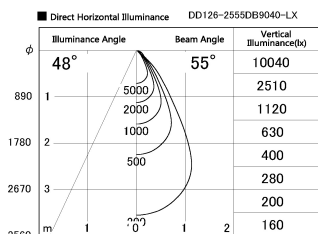

Item no. DD126-2555DB9040-LX

Series Name: Cledy versa L-G Antiglare
(DD126_AG-LX)

Dark Mirror Reflector

Installation	Recessed mount
Type	Cledy versa L-G Antiglare (DD126_AG-LX)
Fixture wattage	24W
Beam angle	55deg
Color Temp.	4000K
CRI	Ra>90
Luminous	1892 lm
Body	Die-castaluminumalloy
Body finish	N/A
Trim finish	Black
Reflector finish	Dark Mirror
IP Rate	IP20
Light source	COB module
Input Voltage	AC220~240V
Dimming Type	Non-Dimmable
Certificate	CE,CCC
Cut Hole	125mm