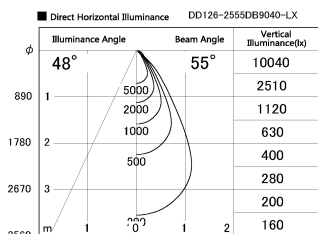

Item no. DD126-2555DB9040-LX

Series Name: Cledy versa L-G Antiglare
(DD126_AG-LX)

Dark Mirror Reflector

Installation	Recessed mount
Type	Cledy versa L-G Antiglare (DD126_AG-LX)
Fixture wattage	24W
Beam angle	55deg
Color Temp.	4000K
CRI	Ra>90
Luminous	1892 lm
Body	Die-cast aluminum alloy
Body finish	N/A
Trim finish	Black
Reflector finish	Dark Mirror
IP Rate	IP20
Light source	COB module
Input Voltage	AC220~240V
Dimming Type	Non-Dimmable
Certificate	CE,CCC
Cut Hole	125mm