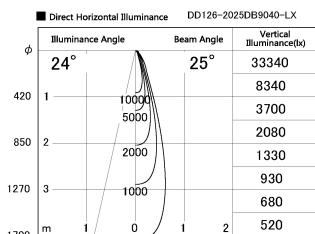

Item no. DD126-2025DB9040-LX

Series Name: Cledy versa L-G Antiglare
(DD126_AG-LX)

Dark Mirror Reflector

Installation	Recessed mount
Type	Cledy versa L-G Antiglare (DD126_AG-LX)
Fixture wattage	18.6W
Beam angle	25deg
Color Temp.	4000K
CRI	Ra>90
Luminous	1567 lm
Body	Die-cast aluminum alloy
Body finish	N/A
Trim finish	Black
Reflector finish	Dark Mirror
IP Rate	IP20
Light source	COB module
Input Voltage	AC220~240V
Dimming Type	Non-Dimmable
Certificate	CE,CCC
Cut Hole	125mm