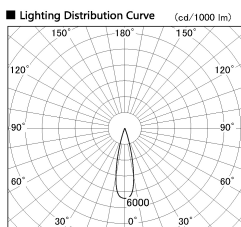

Item no. DD126-2025DB9040-LX

Series Name: Cledy versa L-G Antiglare
(DD126_AG-LX)

Dark Mirror Reflector

Installation	Recessed mount
Type	Cledy versa L-G Antiglare (DD126_AG-LX)
Fixture wattage	18.6W
Beam angle	25deg
Color Temp.	4000K
CRI	Ra>90
Luminous	1567 lm
Body	Die-cast aluminum alloy
Body finish	N/A
Trim finish	Black
Reflector finish	Dark Mirror
IP Rate	IP20
Light source	COB module
Input Voltage	AC220~240V
Dimming Type	Non-Dimmable
Certificate	CE,CCC
Cut Hole	125mm