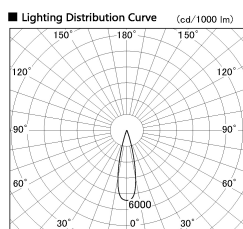

Item no. DD126-2025DB9040-LX

Series Name: Cledy versa L-G Antiglare
(DD126_AG-LX)

Dark Mirror Reflector

■ Direct Horizontal Illuminance DD126-2025DB9040-LX

φ	Illuminance Angle	Beam Angle	Vertical Illuminance (lx)
1	24°	25°	33340
2			8340
3			3700
4			2080
5			1330
6			930
7			680
8			520

Installation	Recessed mount
Type	Cledy versa L-G Antiglare (DD126_AG-LX)
Fixture wattage	18.6W
Beam angle	25deg
Color Temp.	4000K
CRI	Ra>90
Luminous	1567 lm
Body	Die-castaluminumalloy
Body finish	N/A
Trim finish	Black
Reflector finish	Dark Mirror
IP Rate	IP20
Light source	COB module
Input Voltage	AC220~240V
Dimming Type	Non-Dimmable
Certificate	CE,CCC
Cut Hole	125mm