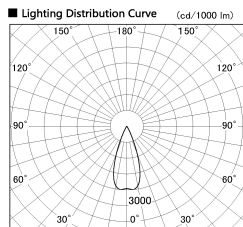

Item no. DD126-2035DB9040-LX

Series Name: Cledy versa L-G Antiglare
(DD126_AG-LX)

Dark Mirror Reflector

Installation	Recessed mount
Type	Cledy versa L-G Antiglare (DD126_AG-LX)
Fixture wattage	18.6W
Beam angle	38deg
Color Temp.	4000K
CRI	Ra>90
Luminous	1602 lm
Body	Die-castaluminumalloy
Body finish	N/A
Trim finish	Black
Reflector finish	Dark Mirror
IP Rate	IP20
Light source	COB module
Input Voltage	AC220~240V
Dimming Type	Non-Dimmable
Certificate	CE,CCC
Cut Hole	125mm