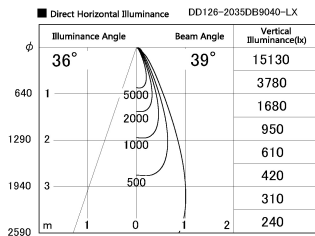

Item no. DD126-2035DB9040-LX

Series Name: Cledy versa L-G Antiglare
(DD126_AG-LX)

Dark Mirror Reflector

Installation	Recessed mount
Type	Cledy versa L-G Antiglare (DD126_AG-LX)
Fixture wattage	18.6W
Beam angle	38deg
Color Temp.	4000K
CRI	Ra>90
Luminous	1602 lm
Body	Die-castaluminumalloy
Body finish	N/A
Trim finish	Black
Reflector finish	Dark Mirror
IP Rate	IP20
Light source	COB module
Input Voltage	AC220~240V
Dimming Type	Non-Dimmable
Certificate	CE,CCC
Cut Hole	125mm