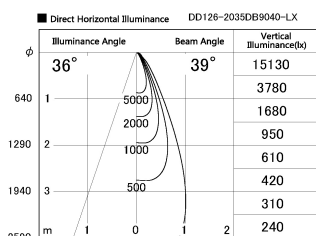

Item no. DD126-2035DB9040-LX

Series Name: Cledy versa L-G Antiglare  
(DD126\_AG-LX)

Dark Mirror Reflector

Installation	Recessed mount
Type	Cledy versa L-G Antiglare (DD126_AG-LX)
Fixture wattage	18.6W
Beam angle	38deg
Color Temp.	4000K
CRI	Ra>90
Luminous	1602 lm
Body	Die-castaluminumalloy
Body finish	N/A
Trim finish	Black
Reflector finish	Dark Mirror
IP Rate	IP20
Light source	COB module
Input Voltage	AC220~240V
Dimming Type	Non-Dimmable
Certificate	CE,CCC
Cut Hole	125mm