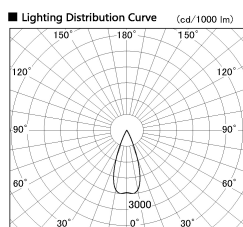

Item no. DD126-2035DB9040-LX

Series Name: Cledy versa L-G Antiglare
(DD126_AG-LX)

Dark Mirror Reflector

Installation	Recessed mount
Type	Cledy versa L-G Antiglare (DD126_AG-LX)
Fixture wattage	18.6W
Beam angle	38deg
Color Temp.	4000K
CRI	Ra>90
Luminous	1602 lm
Body	Die-castaluminumalloy
Body finish	N/A
Trim finish	Black
Reflector finish	Dark Mirror
IP Rate	IP20
Light source	COB module
Input Voltage	AC220~240V
Dimming Type	Non-Dimmable
Certificate	CE,CCC
Cut Hole	125mm