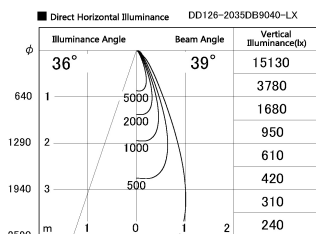

Item no. DD126-2035DB9040-LX

Series Name: Cledy versa L-G Antiglare
(DD126_AG-LX)

Dark Mirror Reflector

Installation	Recessed mount
Type	Cledy versa L-G Antiglare (DD126_AG-LX)
Fixture wattage	18.6W
Beam angle	38deg
Color Temp.	4000K
CRI	Ra>90
Luminous	1602 lm
Body	Die-castaluminumalloy
Body finish	N/A
Trim finish	Black
Reflector finish	Dark Mirror
IP Rate	IP20
Light source	COB module
Input Voltage	AC220~240V
Dimming Type	Non-Dimmable
Certificate	CE,CCC
Cut Hole	125mm