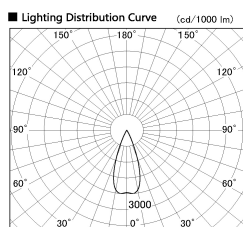

Item no. DD126-2035DB9040-LX

Series Name: Cledy versa L-G Antiglare  
(DD126\_AG-LX)

Dark Mirror Reflector

Installation	Recessed mount
Type	Cledy versa L-G Antiglare (DD126_AG-LX)
Fixture wattage	18.6W
Beam angle	38deg
Color Temp.	4000K
CRI	Ra>90
Luminous	1602 lm
Body	Die-castaluminumalloy
Body finish	N/A
Trim finish	Black
Reflector finish	Dark Mirror
IP Rate	IP20
Light source	COB module
Input Voltage	AC220~240V
Dimming Type	Non-Dimmable
Certificate	CE,CCC
Cut Hole	125mm