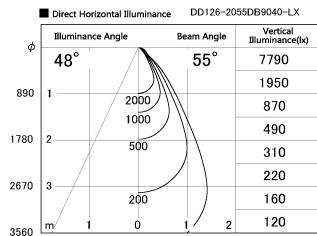

Item no. DD126-2055DB9040-LX

Series Name: Cledy versa L-G Antiglare
(DD126_AG-LX)

Dark Mirror Reflector

Installation	Recessed mount
Type	Cledy versa L-G Antiglare (DD126_AG-LX)
Fixture wattage	18.6W
Beam angle	55deg
Color Temp.	4000K
CRI	Ra>90
Luminous	1469 lm
Body	Die-castaluminumalloy
Body finish	N/A
Trim finish	Black
Reflector finish	Dark Mirror
IP Rate	IP20
Light source	COB module
Input Voltage	AC220~240V
Dimming Type	Non-Dimmable
Certificate	CE,CCC
Cut Hole	125mm