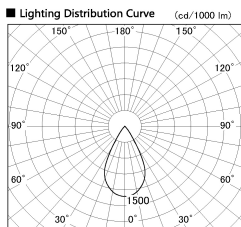

Item no. DD126-2055DB9040-LX

Series Name: Cledy versa L-G Antiglare
(DD126_AG-LX)

Dark Mirror Reflector

Installation	Recessed mount
Type	Cledy versa L-G Antiglare (DD126_AG-LX)
Fixture wattage	18.6W
Beam angle	55deg
Color Temp.	4000K
CRI	Ra>90
Luminous	1469 lm
Body	Die-castaluminumalloy
Body finish	N/A
Trim finish	Black
Reflector finish	Dark Mirror
IP Rate	IP20
Light source	COB module
Input Voltage	AC220~240V
Dimming Type	Non-Dimmable
Certificate	CE,CCC
Cut Hole	125mm