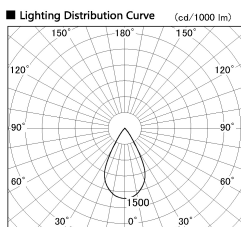

Item no. DD126-2055DB9040-LX

Series Name: Cledy versa L-G Antiglare
(DD126_AG-LX)

Dark Mirror Reflector

■ Direct Horizontal Illuminance DD126-2055DB9040-LX

Illuminance Angle	Beam Angle	Vertical Illuminance (lx)
48°	55°	7790
890		1950
1		870
2		490
1780		310
3		220
2670		160
3560		120

Installation	Recessed mount
Type	Cledy versa L-G Antiglare (DD126_AG-LX)
Fixture wattage	18.6W
Beam angle	55deg
Color Temp.	4000K
CRI	Ra>90
Luminous	1469 lm
Body	Die-cast aluminum alloy
Body finish	N/A
Trim finish	Black
Reflector finish	Dark Mirror
IP Rate	IP20
Light source	COB module
Input Voltage	AC220~240V
Dimming Type	Non-Dimmable
Certificate	CE,CCC
Cut Hole	125mm