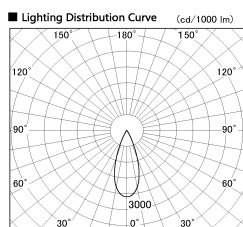

Item no. DD126-1435DB9040-LX

Series Name: Cledy versa L-G Antiglare
(DD126_AG-LX)

Dark Mirror Reflector

Installation	Recessed mount
Type	Cledy versa L-G Antiglare (DD126_AG-LX)
Fixture wattage	14W
Beam angle	38deg
Color Temp.	4000K
CRI	Ra>90
Luminous	1283 lm
Body	Die-cast aluminum alloy
Body finish	N/A
Trim finish	Black
Reflector finish	Dark Mirror
IP Rate	IP20
Light source	COB module
Input Voltage	AC220~240V
Dimming Type	Non-Dimmable
Certificate	CE,CCC
Cut Hole	100mm