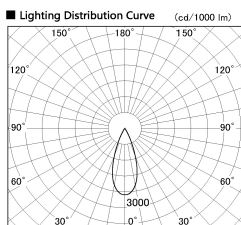

Item no. DD126-1435DB9040-LX

Series Name: Cledy versa L-G Antiglare  
(DD126\_AG-LX)

Dark Mirror Reflector

Installation	Recessed mount
Type	Cledy versa L-G Antiglare (DD126_AG-LX)
Fixture wattage	14W
Beam angle	38deg
Color Temp.	4000K
CRI	Ra>90
Luminous	1283 lm
Body	Die-castaluminumalloy
Body finish	N/A
Trim finish	Black
Reflector finish	Dark Mirror
IP Rate	IP20
Light source	COB module
Input Voltage	AC220~240V
Dimming Type	Non-Dimmable
Certificate	CE,CCC
Cut Hole	100mm