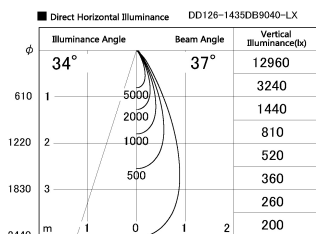

Item no. DD126-1435DB9040-LX

Series Name: Cledy versa L-G Antiglare
(DD126_AG-LX)

Dark Mirror Reflector

Installation	Recessed mount
Type	Cledy versa L-G Antiglare (DD126_AG-LX)
Fixture wattage	14W
Beam angle	38deg
Color Temp.	4000K
CRI	Ra>90
Luminous	1283 lm
Body	Die-cast aluminum alloy
Body finish	N/A
Trim finish	Black
Reflector finish	Dark Mirror
IP Rate	IP20
Light source	COB module
Input Voltage	AC220~240V
Dimming Type	Non-Dimmable
Certificate	CE,CCC
Cut Hole	100mm