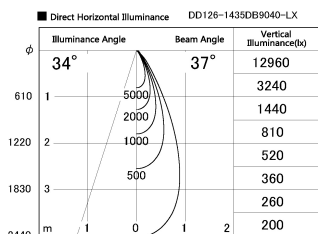

Item no. DD126-1435DB9040-LX

Series Name: Cledy versa L-G Antiglare  
(DD126\_AG-LX)

Dark Mirror Reflector

Installation	Recessed mount
Type	Cledy versa L-G Antiglare (DD126_AG-LX)
Fixture wattage	14W
Beam angle	38deg
Color Temp.	4000K
CRI	Ra>90
Luminous	1283 lm
Body	Die-castaluminumalloy
Body finish	N/A
Trim finish	Black
Reflector finish	Dark Mirror
IP Rate	IP20
Light source	COB module
Input Voltage	AC220~240V
Dimming Type	Non-Dimmable
Certificate	CE,CCC
Cut Hole	100mm