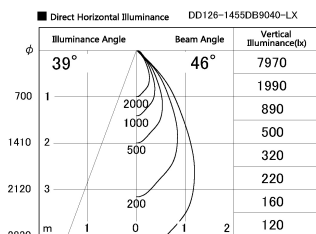

Item no. DD126-1455DB9040-LX

Series Name: Cledy versa L-G Antiglare
(DD126_AG-LX)

Dark Mirror Reflector

Installation	Recessed mount
Type	Cledy versa L-G Antiglare (DD126_AG-LX)
Fixture wattage	14W
Beam angle	48deg
Color Temp.	4000K
CRI	Ra>90
Luminous	1212 lm
Body	Die-castaluminumalloy
Body finish	N/A
Trim finish	Black
Reflector finish	Dark Mirror
IP Rate	IP20
Light source	COB module
Input Voltage	AC220~240V
Dimming Type	Non-Dimmable
Certificate	CE,CCC
Cut Hole	100mm