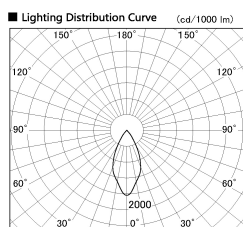

Item no. DD126-1455DB9040-LX

Series Name: Cledy versa L-G Antiglare
(DD126_AG-LX)

Dark Mirror Reflector

Installation	Recessed mount
Type	Cledy versa L-G Antiglare (DD126_AG-LX)
Fixture wattage	14W
Beam angle	48deg
Color Temp.	4000K
CRI	Ra>90
Luminous	1212 lm
Body	Die-castaluminumalloy
Body finish	N/A
Trim finish	Black
Reflector finish	Dark Mirror
IP Rate	IP20
Light source	COB module
Input Voltage	AC220~240V
Dimming Type	Non-Dimmable
Certificate	CE,CCC
Cut Hole	100mm