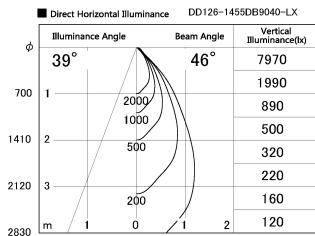

Item no. DD126-1455DB9040-LX

Series Name: Cledy versa L-G Antiglare  
(DD126\_AG-LX)

Dark Mirror Reflector

Installation	Recessed mount
Type	Cledy versa L-G Antiglare (DD126_AG-LX)
Fixture wattage	14W
Beam angle	48deg
Color Temp.	4000K
CRI	Ra>90
Luminous	1212 lm
Body	Die-cast aluminum alloy
Body finish	N/A
Trim finish	Black
Reflector finish	Dark Mirror
IP Rate	IP20
Light source	COB module
Input Voltage	AC220~240V
Dimming Type	Non-Dimmable
Certificate	CE,CCC
Cut Hole	100mm