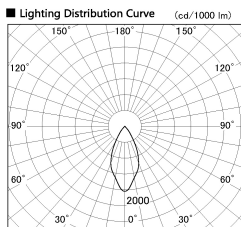

Item no. DD126-1455DB9040-LX

Series Name: Cledy versa L-G Antiglare  
(DD126\_AG-LX)

Dark Mirror Reflector

Installation	Recessed mount
Type	Cledy versa L-G Antiglare (DD126_AG-LX)
Fixture wattage	14W
Beam angle	48deg
Color Temp.	4000K
CRI	Ra>90
Luminous	1212 lm
Body	Die-cast aluminum alloy
Body finish	N/A
Trim finish	Black
Reflector finish	Dark Mirror
IP Rate	IP20
Light source	COB module
Input Voltage	AC220~240V
Dimming Type	Non-Dimmable
Certificate	CE,CCC
Cut Hole	100mm