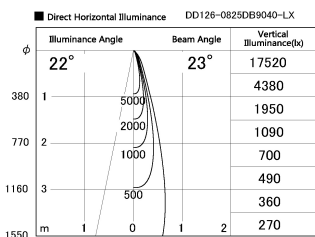

Item no. DD126-0825DB9040-LX

Series Name: Cledy versa L-G Antiglare
(DD126_AG-LX)

Dark Mirror Reflector

Installation	Recessed mount
Type	Cledy versa L-G Antiglare (DD126_AG-LX)
Fixture wattage	7.4W
Beam angle	22deg
Color Temp.	4000K
CRI	Ra>90
Luminous	688 lm
Body	Die-cast aluminum alloy
Body finish	N/A
Trim finish	Black
Reflector finish	Dark Mirror
IP Rate	IP20
Light source	COB module
Input Voltage	AC220~240V
Dimming Type	Non-Dimmable
Certificate	CE,CCC
Cut Hole	100mm