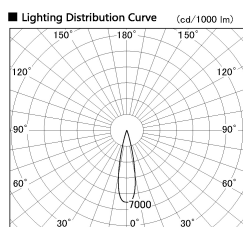

Item no. DD126-0825DB9040-LX

Series Name: Cledy versa L-G Antiglare
(DD126_AG-LX)

Dark Mirror Reflector

■ Direct Horizontal Illuminance DD126-0825DB9040-LX

φ	Illuminance Angle	Beam Angle	Vertical Illuminance (lx)		
380	22°	23°	17520		
1			4380		
770			1950		
2			1090		
1160			700		
3			490		
1550			360		
m	1	0	1	2	270

Installation	Recessed mount
Type	Cledy versa L-G Antiglare (DD126_AG-LX)
Fixture wattage	7.4W
Beam angle	22deg
Color Temp.	4000K
CRI	Ra>90
Luminous	688 lm
Body	Die-castaluminumalloy
Body finish	N/A
Trim finish	Black
Reflector finish	Dark Mirror
IP Rate	IP20
Light source	COB module
Input Voltage	AC220~240V
Dimming Type	Non-Dimmable
Certificate	CE,CCC
Cut Hole	100mm