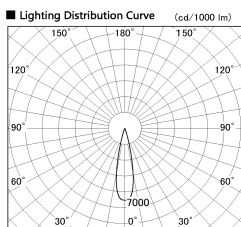

Item no. DD126-0825DB9040-LX

Series Name: Cledy versa L-G Antiglare
(DD126_AG-LX)

Dark Mirror Reflector

Installation	Recessed mount
Type	Cledy versa L-G Antiglare (DD126_AG-LX)
Fixture wattage	7.4W
Beam angle	22deg
Color Temp.	4000K
CRI	Ra>90
Luminous	688 lm
Body	Die-cast aluminum alloy
Body finish	N/A
Trim finish	Black
Reflector finish	Dark Mirror
IP Rate	IP20
Light source	COB module
Input Voltage	AC220~240V
Dimming Type	Non-Dimmable
Certificate	CE,CCC
Cut Hole	100mm