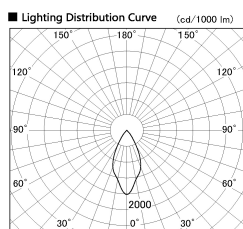

Item no. DD126-0855DB9040-LX

Series Name: Cledy versa L-G Antiglare
(DD126_AG-LX)

Dark Mirror Reflector

Installation	Recessed mount
Type	Cledy versa L-G Antiglare (DD126_AG-LX)
Fixture wattage	7.4W
Beam angle	48deg
Color Temp.	4000K
CRI	Ra>90
Luminous	616 lm
Body	Die-castaluminumalloy
Body finish	N/A
Trim finish	Black
Reflector finish	Dark Mirror
IP Rate	IP20
Light source	COB module
Input Voltage	AC220~240V
Dimming Type	Non-Dimmable
Certificate	CE,CCC
Cut Hole	100mm