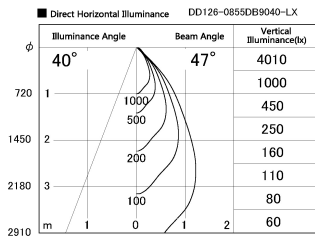

Item no. DD126-0855DB9040-LX

Series Name: Cledy versa L-G Antiglare  
(DD126\_AG-LX)

Dark Mirror Reflector

Installation	Recessed mount
Type	Cledy versa L-G Antiglare (DD126_AG-LX)
Fixture wattage	7.4W
Beam angle	48deg
Color Temp.	4000K
CRI	Ra>90
Luminous	616 lm
Body	Die-castaluminumalloy
Body finish	N/A
Trim finish	Black
Reflector finish	Dark Mirror
IP Rate	IP20
Light source	COB module
Input Voltage	AC220~240V
Dimming Type	Non-Dimmable
Certificate	CE,CCC
Cut Hole	100mm