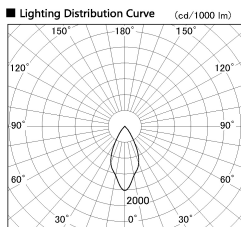

Item no. DD126-0855DB9040-LX

Series Name: Cledy versa L-G Antiglare  
(DD126\_AG-LX)

Dark Mirror Reflector

Installation	Recessed mount
Type	Cledy versa L-G Antiglare (DD126_AG-LX)
Fixture wattage	7.4W
Beam angle	48deg
Color Temp.	4000K
CRI	Ra>90
Luminous	616 lm
Body	Die-castaluminumalloy
Body finish	N/A
Trim finish	Black
Reflector finish	Dark Mirror
IP Rate	IP20
Light source	COB module
Input Voltage	AC220~240V
Dimming Type	Non-Dimmable
Certificate	CE,CCC
Cut Hole	100mm