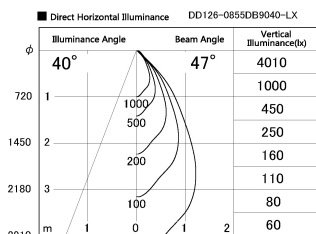

Item no. DD126-0855DB9040-LX

Series Name: Cledy versa L-G Antiglare
(DD126_AG-LX)

Dark Mirror Reflector

Installation	Recessed mount
Type	Cledy versa L-G Antiglare (DD126_AG-LX)
Fixture wattage	7.4W
Beam angle	48deg
Color Temp.	4000K
CRI	Ra>90
Luminous	616 lm
Body	Die-castaluminumalloy
Body finish	N/A
Trim finish	Black
Reflector finish	Dark Mirror
IP Rate	IP20
Light source	COB module
Input Voltage	AC220~240V
Dimming Type	Non-Dimmable
Certificate	CE,CCC
Cut Hole	100mm